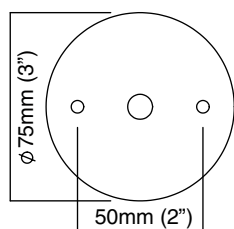

ABSTRACT

finish options	- satin brass - satin nickel
bulbs	240v - 1 x G9 mains halogen, 25w max 120v - 1 x G9 mains halogen, 25w max (no bulbs supplied)
weight	1kg (2.2lbs)
certification	CE compliant

mounting plate dimensions

240v

120v
mounts on to 4" junction box