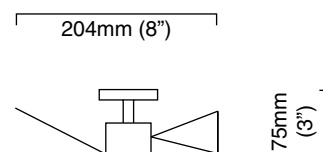

ABSTRACT

finish options	- satin brass - satin nickel
bulbs	240v - 1 x G9 mains halogen, 25w max 120v - 1 x G9 mains halogen, 25w max (no bulbs supplied)
weight	1kg (2.2lbs)
certification	CE compliant

mounting plate dimensions

240v

120v
mounts on to 4" junction box