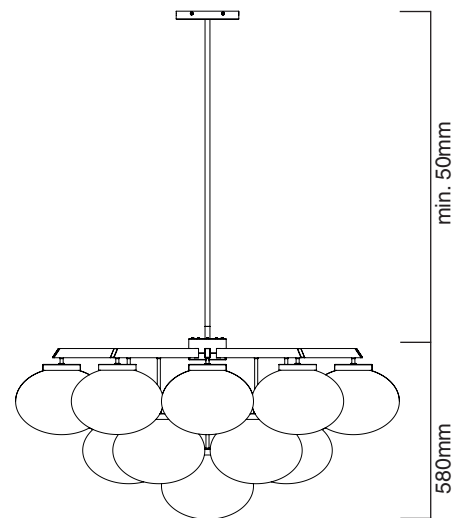

CLOUDESELEY - LARGE

finish options

satin brass with matt opal glass shades
CTO-01-052-0021

bronze with matt opal glass shades
CTO-01-052-0022

suspension

drop rod and ceiling box
please specify the required overall drop from the ceiling to the bottom of the fitting

bulbs

240v - 16 x E27 60W max, recommended 8.5W LED 2700K
120v - 16 x E26 60W max, recommended 8.8W LED 2700K

weight

41kg (91lb)

certification

mounting plate dimensions