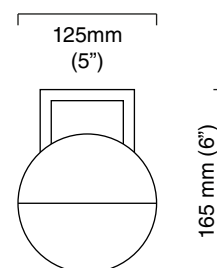

HOXTON

finish	antique brass
bulb	240v - 1 x E27, 40w max, side mirrored 125mm diameter bulb supplied 120v - 1 x E26, 40w max, side mirrored 125mm diameter bulb not supplied
weight	1kg (2.2lbs)
designer	Autoban
certification	CE compliant

mounting plate dimensions