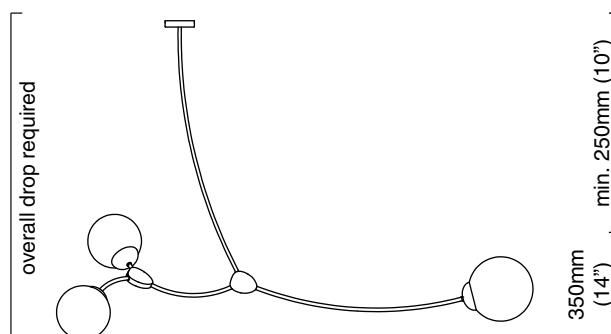

IVY HORIZONTAL 3

finish options bronze with satin brass details
smoked glass shades
CTO-01-096-0201

bronze with satin brass details
opal glass shades
CTO-01-096-0202

suspension drop rod with ceiling box

please specify the required
overall drop from the ceiling
to the bottom of the fitting
(see overleaf)

bulbs 240v - 3 x E14 - 25w max
120v - 3 x E12 - 25w max
(no bulbs supplied)

weight 5kg (11lbs)

certification 

ceiling plate mounting dimensions

drop rod configurations

A (overall drop) mm	B (drop rod length) mm
545	250
595	300 *
645	350 *
695	400 *
795	500 *
845	550 *
895	600
945	650 *
1045	750 *
1095	800
1145	850 *
1245	950 *
1295	1000 *
1345	1050 *

A (overall drop) inches	B (drop rod length) inches
21.5	10
23.5	12 *
25	14 *
27	16 *
31	19 *
33	22 *
35	23.5
37	25.5 *
41	30 *
43	31.5
45	33.5 *
49	37.5 *
51	39 *
53	41 *

important information: Drop rod length can not be adjusted on site.

* Certain lengths require multiple drop-rod sections to achieve the overall drop of the light (see below).