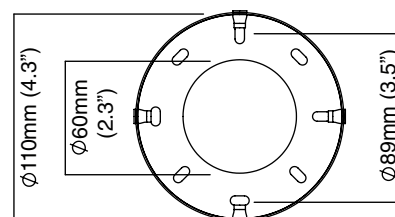

IVY HORIZONTAL 3

finish options bronze with satin brass details
smoked glass shades
CTO-01-096-0201

bronze with satin brass details
opal glass shades
CTO-01-096-0202

suspension drop rod with ceiling box

please specify the required
overall drop from the ceiling
to the bottom of the fitting
(see overleaf)

bulbs 240v - 3 x E14 - 25w max
120v - 3 x E12 - 25w max
(no bulbs supplied)

weight 5kg (11lbs)

certification 

ceiling plate mounting dimensions

drop rod configurations

A (overall drop) mm	B (drop rod length) mm
545	250
595	300 *
645	350 *
695	400 *
795	500 *
845	550 *
895	600
945	650 *
1045	750 *
1095	800
1145	850 *
1245	950 *
1295	1000 *
1345	1050 *

A (overall drop) inches	B (drop rod length) inches
21.5	10
23.5	12 *
25	14 *
27	16 *
31	19 *
33	22 *
35	23.5
37	25.5 *
41	30 *
43	31.5
45	33.5 *
49	37.5 *
51	39 *
53	41 *

important information: Drop rod length can not be adjusted on site.

* Certain lengths require multiple drop-rod sections to achieve the overall drop of the light (see below).