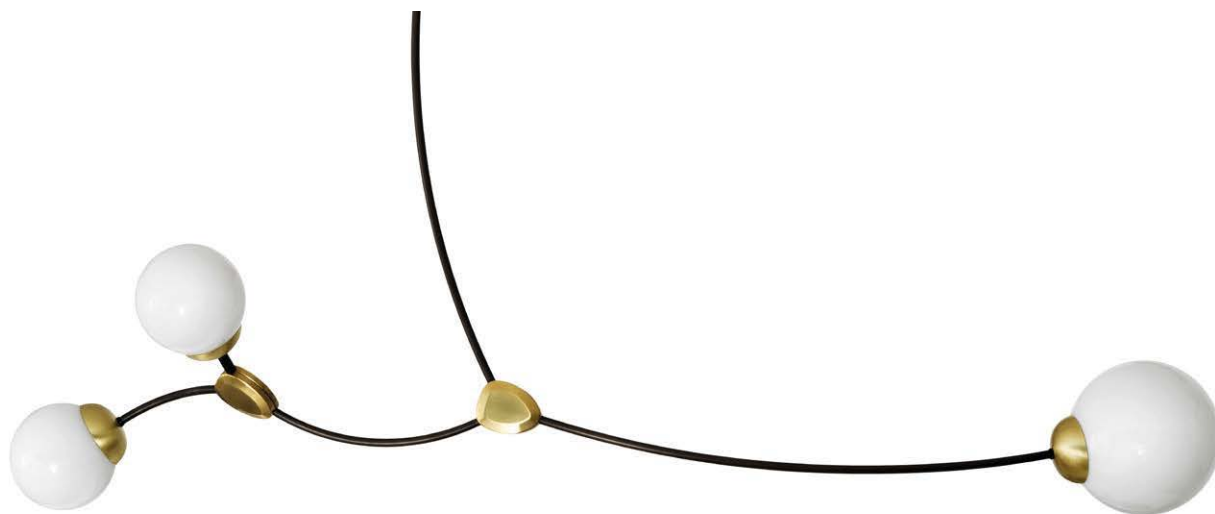

IVY HORIZONTAL 3

finish options bronze with satin brass details
smoked glass shades
CTO-01-096-0201

bronze with satin brass details
opal glass shades
CTO-01-096-0202

suspension drop rod with ceiling box

please specify the required
overall drop from the ceiling
to the bottom of the fitting
(see overleaf)

bulbs 240v - 3 x E14 - 25w max
120v - 3 x E12 - 25w max
(no bulbs supplied)

weight 5kg (11lbs)

certification 

ceiling plate mounting dimensions

drop rod configurations

A (overall drop) mm	B (drop rod length) mm
545	250
595	300 *
645	350 *
695	400 *
795	500 *
845	550 *
895	600
945	650 *
1045	750 *
1095	800
1145	850 *
1245	950 *
1295	1000 *
1345	1050 *

A (overall drop) inches	B (drop rod length) inches
21.5	10
23.5	12 *
25	14 *
27	16 *
31	19 *
33	22 *
35	23.5
37	25.5 *
41	30 *
43	31.5
45	33.5 *
49	37.5 *
51	39 *
53	41 *

important information: Drop rod length can not be adjusted on site.

* Certain lengths require multiple drop-rod sections to achieve the overall drop of the light (see below).