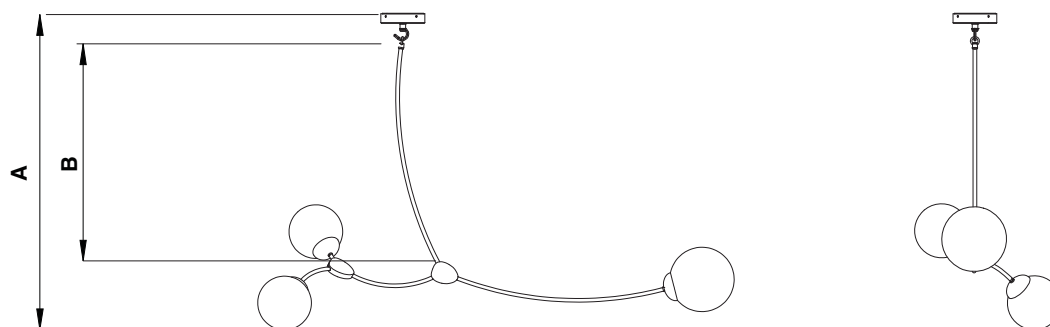

IVY HORIZONTAL 3

finish options bronze with satin brass details
smoked glass shades
CTO-01-096-0201

bronze with satin brass details
opal glass shades
CTO-01-096-0202

suspension drop rod with ceiling box

please specify the required
overall drop from the ceiling
to the bottom of the fitting
(see overleaf)

bulbs 240v - 3 x E14 - 25w max
120v - 3 x E12 - 25w max
(no bulbs supplied)

weight 5kg (11lbs)

certification 

ceiling plate mounting dimensions

drop rod configurations

A (overall drop) mm	B (drop rod length) mm
545	250
595	300 *
645	350 *
695	400 *
795	500 *
845	550 *
895	600
945	650 *
1045	750 *
1095	800
1145	850 *
1245	950 *
1295	1000 *
1345	1050 *

A (overall drop) inches	B (drop rod length) inches
21.5	10
23.5	12 *
25	14 *
27	16 *
31	19 *
33	22 *
35	23.5
37	25.5 *
41	30 *
43	31.5
45	33.5 *
49	37.5 *
51	39 *
53	41 *

important information: Drop rod length can not be adjusted on site.

* Certain lengths require multiple drop-rod sections to achieve the overall drop of the light (see below).