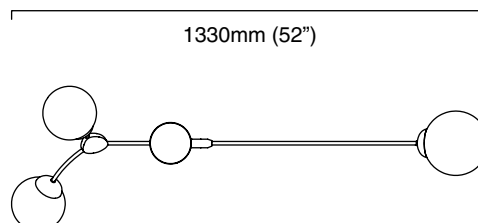

IVY HORIZONTAL 3

finish options bronze with satin brass details
smoked glass shades
CTO-01-096-0201

bronze with satin brass details
opal glass shades
CTO-01-096-0202

suspension drop rod with ceiling box

please specify the required
overall drop from the ceiling
to the bottom of the fitting
(see overleaf)

bulbs 240v - 3 x E14 - 25w max
120v - 3 x E12 - 25w max
(no bulbs supplied)

weight 5kg (11lbs)

certification 

ceiling plate mounting dimensions

drop rod configurations

A (overall drop) mm	B (drop rod length) mm
545	250
595	300 *
645	350 *
695	400 *
795	500 *
845	550 *
895	600
945	650 *
1045	750 *
1095	800
1145	850 *
1245	950 *
1295	1000 *
1345	1050 *

A (overall drop) inches	B (drop rod length) inches
21.5	10
23.5	12 *
25	14 *
27	16 *
31	19 *
33	22 *
35	23.5
37	25.5 *
41	30 *
43	31.5
45	33.5 *
49	37.5 *
51	39 *
53	41 *

important information: Drop rod length can not be adjusted on site.

* Certain lengths require multiple drop-rod sections to achieve the overall drop of the light (see below).