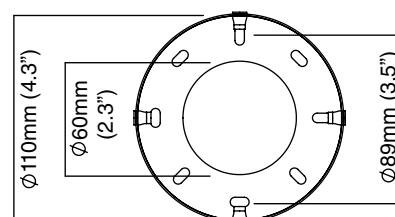

IVY PENDANT 8

finish options bronze with satin brass details
smoked glass shades
CTO-01-096-0001

bronze with satin brass details
opal glass shades
CTO-01-096-0002

suspension drop rod with ceiling box

please specify the required
overall drop from the ceiling
to the bottom of the fitting
(see overleaf)

bulbs 240v - 8 x E14 - 25w max
120v - 8 x E12 - 25w max
(no bulbs supplied)

weight 12kg (26.5lbs)

certification 

ceiling plate mounting dimensions

drop rod configurations

A (overall drop) mm	B (drop rod length) mm
730	250
780	300 *
880	400
930	450 *
980	500 *
1030	550 *
1080	600
1130	650 *
1230	750 *
1280	800
1330	850 *
1430	950 *
1480	1000*

A (overall drop) inches	B (drop rod length) inches
29	10
31	12 *
35	16
36	18 *
38	19 *
41	22 *
42	23
44	25 *
49	30 *
50	31
52	33 *
56	37 *
58	39 *

important information: drop rod length can not be adjusted on site.

* Certain lengths require multiple drop-rod sections to achieve the overall drop of the light (see below).