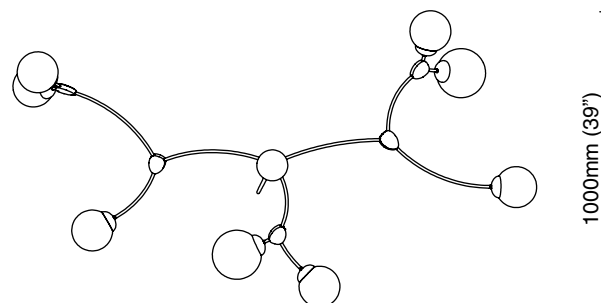

IVY PENDANT 8

finish options bronze with satin brass details
smoked glass shades
CTO-01-096-0001

bronze with satin brass details
opal glass shades
CTO-01-096-0002

suspension drop rod with ceiling box

please specify the required
overall drop from the ceiling
to the bottom of the fitting
(see overleaf)

bulbs 240v - 8 x E14 - 25w max
120v - 8 x E12 - 25w max
(no bulbs supplied)

weight 12kg (26.5lbs)

certification 

ceiling plate mounting dimensions

drop rod configurations

A (overall drop) mm	B (drop rod length) mm
730	250
780	300 *
880	400
930	450 *
980	500 *
1030	550 *
1080	600
1130	650 *
1230	750 *
1280	800
1330	850 *
1430	950 *
1480	1000*

A (overall drop) inches	B (drop rod length) inches
29	10
31	12 *
35	16
36	18 *
38	19 *
41	22 *
42	23
44	25 *
49	30 *
50	31
52	33 *
56	37 *
58	39 *

important information: drop rod length can not be adjusted on site.

* Certain lengths require multiple drop-rod sections to achieve the overall drop of the light (see below).