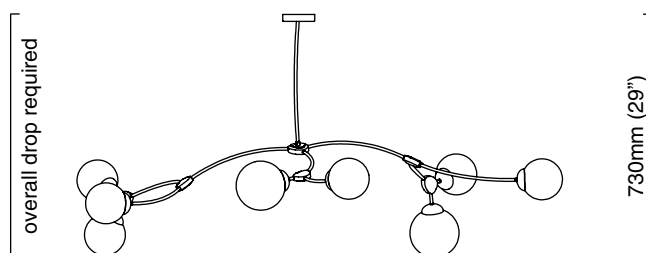

IVY PENDANT 8

finish options bronze with satin brass details
smoked glass shades
CTO-01-096-0001

bronze with satin brass details
opal glass shades
CTO-01-096-0002

suspension drop rod with ceiling box

please specify the required
overall drop from the ceiling
to the bottom of the fitting
(see overleaf)

bulbs 240v - 8 x E14 - 25w max
120v - 8 x E12 - 25w max
(no bulbs supplied)

weight 12kg (26.5lbs)

certification 

ceiling plate mounting dimensions

drop rod configurations

A (overall drop) mm	B (drop rod length) mm
730	250
780	300 *
880	400
930	450 *
980	500 *
1030	550 *
1080	600
1130	650 *
1230	750 *
1280	800
1330	850 *
1430	950 *
1480	1000*

A (overall drop) inches	B (drop rod length) inches
29	10
31	12 *
35	16
36	18 *
38	19 *
41	22 *
42	23
44	25 *
49	30 *
50	31
52	33 *
56	37 *
58	39 *

important information: drop rod length can not be adjusted on site.

* Certain lengths require multiple drop-rod sections to achieve the overall drop of the light (see below).