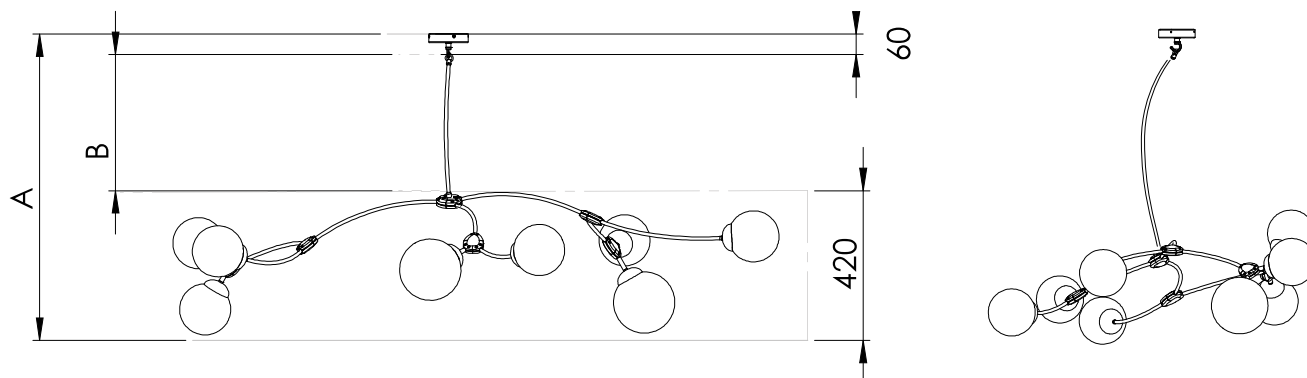

IVY PENDANT 8

finish options bronze with satin brass details
smoked glass shades
CTO-01-096-0001

bronze with satin brass details
opal glass shades
CTO-01-096-0002

suspension drop rod with ceiling box

please specify the required
overall drop from the ceiling
to the bottom of the fitting
(see overleaf)

bulbs 240v - 8 x E14 - 25w max
120v - 8 x E12 - 25w max
(no bulbs supplied)

weight 12kg (26.5lbs)

certification 

ceiling plate mounting dimensions

drop rod configurations

A (overall drop) mm	B (drop rod length) mm
730	250
780	300 *
880	400
930	450 *
980	500 *
1030	550 *
1080	600
1130	650 *
1230	750 *
1280	800
1330	850 *
1430	950 *
1480	1000*

A (overall drop) inches	B (drop rod length) inches
29	10
31	12 *
35	16
36	18 *
38	19 *
41	22 *
42	23
44	25 *
49	30 *
50	31
52	33 *
56	37 *
58	39 *

important information: drop rod length can not be adjusted on site.

* Certain lengths require multiple drop-rod sections to achieve the overall drop of the light (see below).