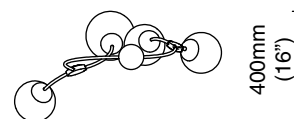

IVY VERTICAL 4

finish options bronze with satin brass details
smoked glass shades
CTO-01-096-0401

bronze with satin brass details
opal glass shades
CTO-01-096-0402

suspension drop rod with ceiling box

please specify the required
overall drop from the ceiling
to the bottom of the fitting

bulbs 240v - 4 x E14 - 25w max
120v - 4 x E12 - 25w max
(no bulbs supplied)

weight 6kg (13lbs)

certification

750mm (29.5")

400mm
(16")

overall drop required

min. 50mm
(2")

1250mm (49")

ceiling plate mounting dimensions

Ø110mm (4.3")

Ø60mm
(2.3")

Ø89mm (3.5")