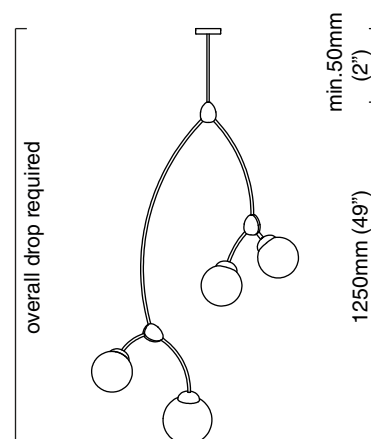

IVY VERTICAL 4

finish options bronze with satin brass details
smoked glass shades
CTO-01-096-0401

bronze with satin brass details
opal glass shades
CTO-01-096-0402

suspension drop rod with ceiling box

please specify the required
overall drop from the ceiling
to the bottom of the fitting

bulbs 240v - 4 x E14 - 25w max
120v - 4 x E12 - 25w max
(no bulbs supplied)

weight 6kg (13lbs)

certification

750mm (29.5")

400mm
(16")

overall drop required

min. 50mm
(2")

1250mm (49")

ceiling plate mounting dimensions

Ø110mm (4.3")

Ø60mm
(2.3")

Ø89mm (3.5")