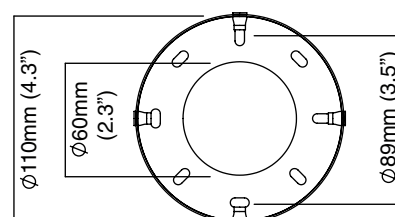

IVY VERTICAL 4

finish options bronze with satin brass details
smoked glass shades
CTO-01-096-0401

bronze with satin brass details
opal glass shades
CTO-01-096-0402

suspension drop rod with ceiling box

please specify the required
overall drop from the ceiling
to the bottom of the fitting

bulbs 240v - 4 x E14 - 25w max
120v - 4 x E12 - 25w max
(no bulbs supplied)

weight 6kg (13lbs)

certification

750mm (29.5")

400mm
(16")

overall drop required

min. 50mm
(2")

1250mm (49")

ceiling plate mounting dimensions

Ø110mm (4.3")

Ø60mm
(2.3")

Ø89mm (3.5")