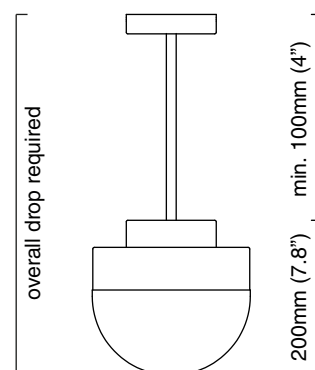

LUCID 200 PENDANT

finish honed alabaster
oxidised silvered brass base
satin brass drop rod and ceiling box
CTO-01-111-0001

suspension drop rod with ceiling box

please specify the required overall drop
from the ceiling to the bottom of the fitting

bulbs 240v - 1 x LED E14 - 25w max
120v - 1 x LED E12 - 25w max
(no bulbs supplied)

weight 5kg (11lbs)

designer Michaël Verheyden

certification

200mm (7.8")

ceiling plate mounting dimensions