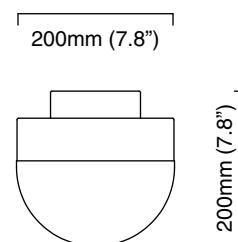

LUCID 200 WALL

finish honed alabaster
oxidised silvered brass base
satin brass wall box
CTO-01-111-0101

bulbs 240v - 1 x LED E14 - 25w max
120v - 1 x LED E12 - 25w max
(no bulbs supplied)

weight 4kg (9lbs)

designer Michaël Verheyden

certification

ceiling plate mounting dimensions