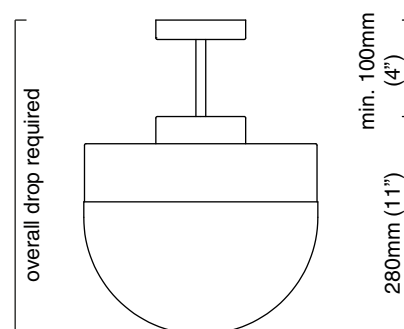

# LUCID 300 PENDANT

- finish** honed alabaster  
oxidised silvered brass base  
satin brass drop rod and ceiling box  
**CTO-01-112-0001**
- suspension** drop rod with ceiling box  
  
please specify the required overall drop  
from the ceiling to the bottom of the fitting
- bulbs** 240v - 1 x LED E27 - 25w max  
120v - 1 x LED E26 - 25w max  
(no bulbs supplied)
- weight** 10kg (22lbs)
- designer** Michaël Verheyden
- certification** 

## ceiling plate mounting dimensions