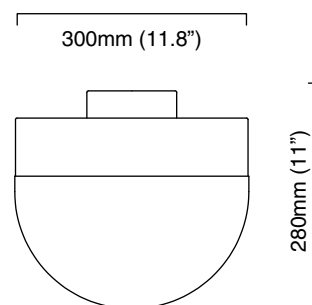

LUCID 300 WALL

finish honed alabaster
oxidised silvered brass base
satin brass wall box
CTO-01-112-0101

bulbs 240v - 1 x LED E27 - 25w max
120v - 1 x LED E26 - 25w max
(no bulbs supplied)

weight 9kg (20lbs)

designer Michaël Verheyden

certification

ceiling plate mounting dimensions