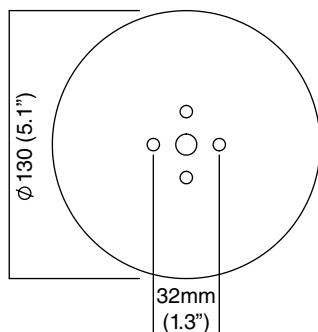

MEZZO FLUSH LARGE

ceiling or wall mounted

finish options	- satin brass - polished nickel
shade	opal glass - 180mm (7") diameter
bulbs	240v - 1 x G9 mains halogen, 25w max 120v - 1 x G9 mains halogen, 25w max (no bulbs supplied)
weight	1.5kg (3.3lbs)
certification	CE compliant
IP44	240v only

180mm (7")

190mm (7.5")

mounting plate dimensions

180mm (7")