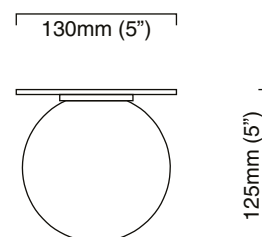

MEZZO FLUSH

ceiling or wall mounted

finish options	- satin brass - polished nickel
shade	opal glass - 120mm (5") diameter
bulbs	240v - 1 x G9 mains halogen, 25w max 120v - 1 x G9 mains halogen, 25w max (no bulbs supplied)
weight	1kg (2.2lbs)
certification	CE compliant
IP44	240v only

mounting plate dimensions