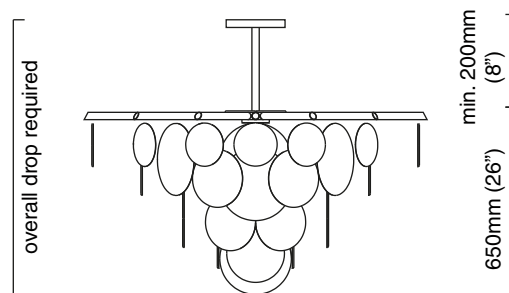

NIMBUS MEDIUM PENDANT

- finish** satin brass with handmade glass
CTO-01-155-0001
- dark bronze with handmade glass
CTO-01-155-0002
- suspension** drop rod with ceiling box
- please specify the required overall drop
 from the ceiling to the bottom of the fitting
- bulbs** 240v - 4 x G9 60W max, recommended 2.5W LED 2700K
 120v - 4 x G9 60W max, recommended 2.5W LED 2700K
 (no bulbs supplied)

weight 42kg (92.5lbs)

certification

1190mm (47")

710mm (28")

overall drop required

min. 200mm (8")
650mm (26")

ceiling plate mounting dimensions