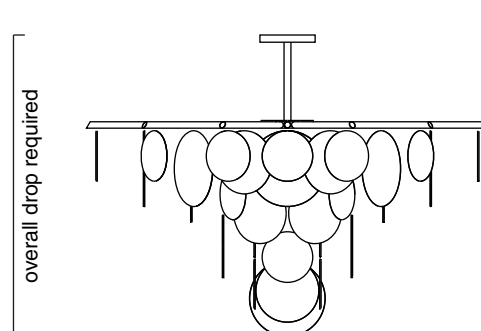

NIMBUS PENDANT

- finish** satin brass with handmade glass
CTO-01-150-0001
- dark bronze with handmade glass
CTO-01-150-0002
- suspension** drop rod with ceiling box
- please specify the required overall drop
 from the ceiling to the bottom of the fitting
- bulbs** 240v - E27 – 8 x 60W max, recommended 8.5W LED 2700K
 120v - E26 – 8 x 60W max, recommended 8.8W LED 2700K
 (no bulbs supplied)

weight 55kg (121lbs)

certification 

ceiling plate mounting dimensions