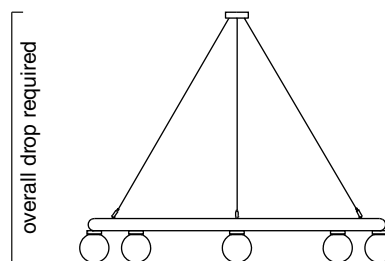

ORB

finish	satin brass
shades	opal glass - 120mm (5") diameter
suspension	stainless steel suspension cables with ceiling box please specify the required overall drop from the ceiling to the bottom of the fitting
bulbs	240v - 8 x G9 mains halogen, 25w max 120v - 8 x G9 mains halogen, 25w max (no bulbs supplied)
weight	11kg (24lbs)
certification	CE compliant

1200mm (47")

1200mm (47")

ceiling plate mounting dimensions

overall drop required

200mm (8")

min. 400mm (16")