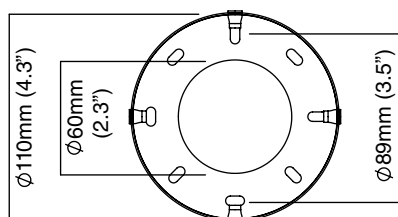

ORB

finish	satin brass
shades	opal glass - 120mm (5") diameter
suspension	stainless steel suspension cables with ceiling box please specify the required overall drop from the ceiling to the bottom of the fitting
bulbs	240v - 8 x G9 mains halogen, 25w max 120v - 8 x G9 mains halogen, 25w max (no bulbs supplied)
weight	11kg (24lbs)
certification	CE compliant

1200mm (47")

1200mm (47")

ceiling plate mounting dimensions

overall drop required

200mm (8")

min. 400mm (16")