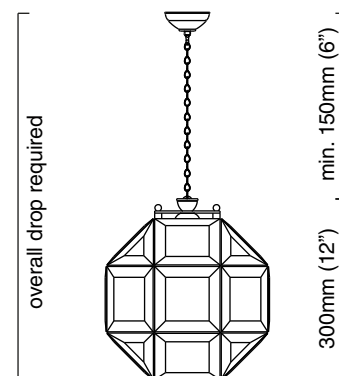

# PARAGON

- finish** bronze with bevelled glass
- suspension** chain with ceiling box  
please specify the required overall drop from the ceiling to the bottom of the fitting
- bulbs** 240v - 1 x E27, 60w max  
120v - 1 x E26, 60w max  
(no bulbs supplied)
- weight** 7kg (15lbs)
- certification** CE compliant

## ceiling plate mounting dimensions

240v

120v

supplied with additional mounting plate and 4" masking plate to fit onto 4" junction box