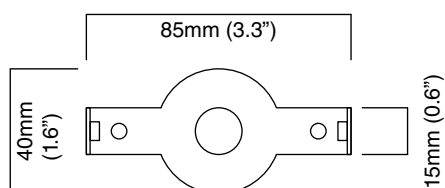

# PARAGON

- finish** bronze with bevelled glass
- suspension** chain with ceiling box  
please specify the required overall drop from the ceiling to the bottom of the fitting
- bulbs** 240v - 1 x E27, 60w max  
120v - 1 x E26, 60w max  
(no bulbs supplied)
- weight** 7kg (15lbs)
- certification** CE compliant

## ceiling plate mounting dimensions

240v

120v

supplied with additional mounting plate and 4" masking plate to fit onto 4" junction box