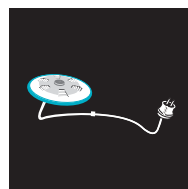

## ACCESSORIES

STAND IT

OUTDOOR  
ADAPTER

TRAY/TROLLEY

SUNLITE