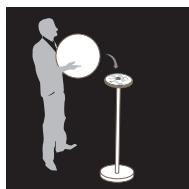

STANDARDS

- CE - FCC - RoHS - IP 68
- 1 year warranty

DIMENSIONS

- Product: 25 x 35 x 50 cm
- Box: 35 x 35 x 50 cm
- Net weight: 3 Kg

CONTAINS

+

ACCESSORIES

STAND IT