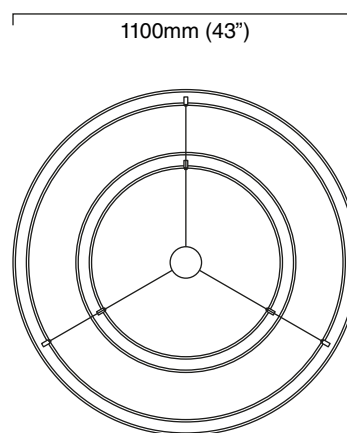

SOLARIS TWIN

- finish options**
 - satin brass with cut glass
 - satin stainless steel with cut glass
- suspension**
 - stainless steel suspension cables with ceiling box
 - please specify the required overall drop from the ceiling to the bottom of the fitting
- bulbs**
 - 240v - 32 x G9 mains halogen, 18w max
 - 120v - 32 x G9 mains halogen, 18w max (no bulbs supplied)
- weight**
 - 52kg (115lbs)
- certification**
 - CE compliant

mounting plate dimensions

240v

120v