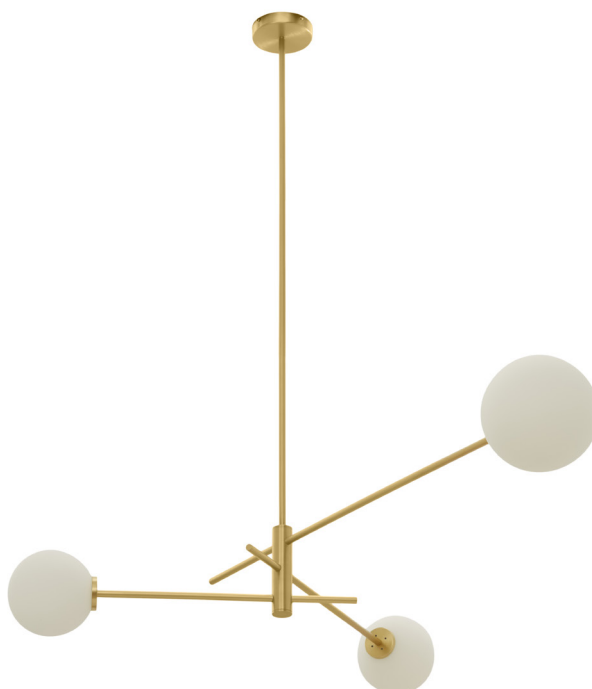

TREVI THREE PENDANT

finish options

satin brass with matt opal glass shades
CTO-01-245-0001

bronze with matt opal glass shades
CTO-01-245-0002

suspension

drop rod with ceiling box

please specify the required overall drop from the ceiling to the bottom of the fitting

bulbs

240v - 3 x E14, 25w max
 120v - 3 x E12, 25w max

weight

6kg (13lbs)

certification

mounting plate dimensions