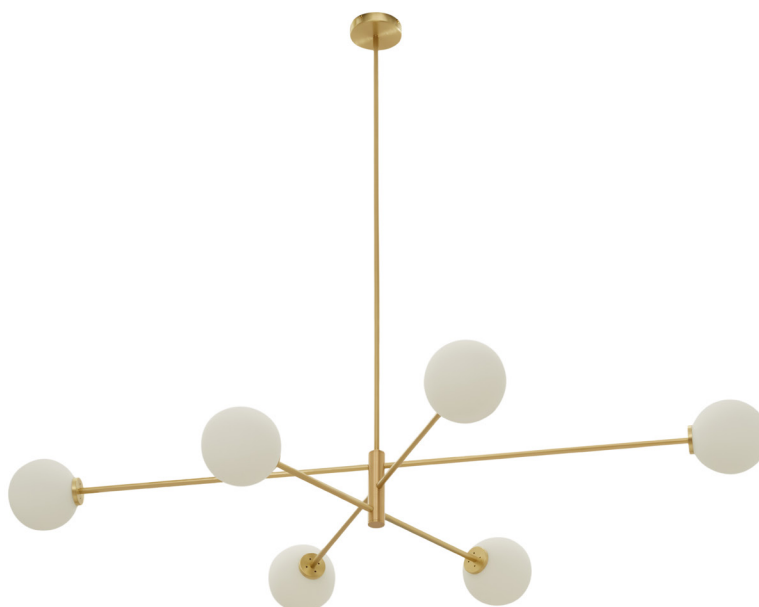

TREVI SIX PENDANT

finish options satin brass with matt opal glass shades
CTO-01-245-0101
 bronze with matt opal glass shades
CTO-01-245-0102

suspension drop rod with ceiling box
 please specify the required overall drop from the ceiling to the bottom of the fitting

bulbs 240v - 3 x E14, 25w max
 120v - 3 x E12, 25w max

weight 10kg (22lbs)

certification 

mounting plate dimensions

1540mm

1010mm

overall drop required

250mm

min. 100mm