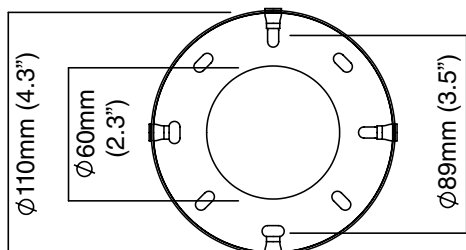

TREVI SIX PENDANT

finish options satin brass with matt opal glass shades
CTO-01-245-0101
 bronze with matt opal glass shades
CTO-01-245-0102

suspension drop rod with ceiling box
 please specify the required overall drop from the ceiling to the bottom of the fitting

bulbs 240v - 3 x E14, 25w max
 120v - 3 x E12, 25w max

weight 10kg (22lbs)

certification 

mounting plate dimensions

1540mm

1010mm

overall drop required

250mm

min. 100mm