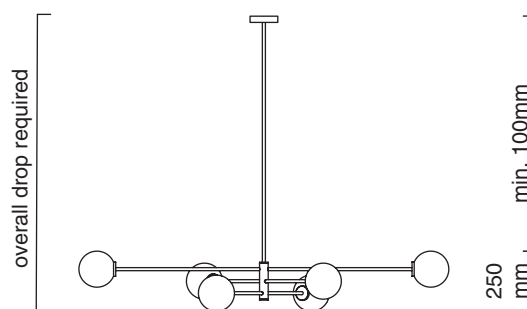

TREVI SIX PENDANT

finish options satin brass with matt opal glass shades
CTO-01-245-0101
 bronze with matt opal glass shades
CTO-01-245-0102

suspension drop rod with ceiling box
 please specify the required overall drop from the ceiling to the bottom of the fitting

bulbs 240v - 3 x E14, 25w max
 120v - 3 x E12, 25w max

weight 10kg (22lbs)

certification 

mounting plate dimensions

1540mm

1010mm

overall drop required

250mm

min. 100mm