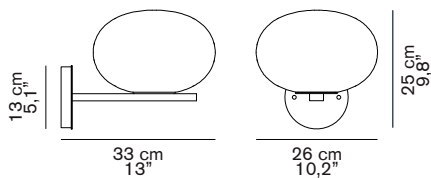

ALBA 176

Mariana Pellegrino Soto
2017

Wall lamp giving diffused light in polished opaline blown-glass. Satin brass finish structure with rectangular profile.

DIMENSIONS

MATERIALS

metal/blown-glass

COLORS

satin brass
polished opaline

BULBS

1 x max 60 W - E26

 equipped without bulb

MARKS

FURTHER INFORMATION

PACKAGING

dimensions 56x48x38 cm / 22,1"x18,9"x14,9"
volume 0,1022 m³ / 3,61 ft³
weight 3,7 kg / 8,16 lb

TYPE

indoor - wall lamp

PHOTOMETRIC CURVE