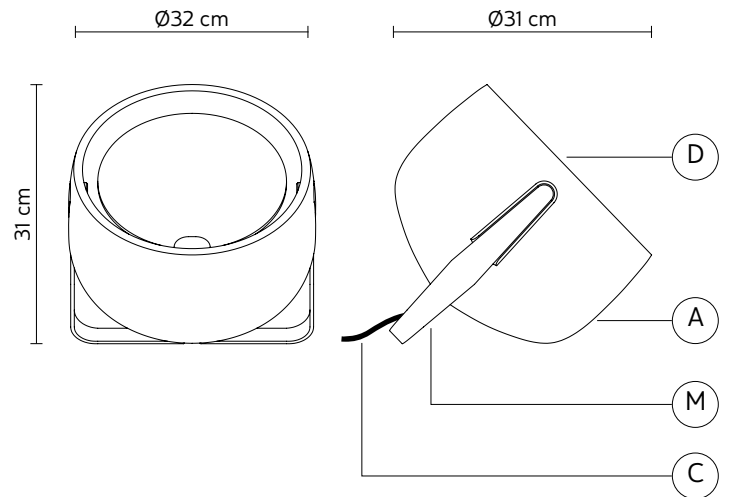

PACKAGING

n° cartons	1
net weight/kg	4,5
gross weight/kg	6
packaging/cm	51x51x40

LIGHT EMISSION

unidirectional

COMPLIANT WITH

IEC	60598-1:2014
EN	60598-1:2015
	
degree of protection	IP20
bulb	not provided

COLLECTION