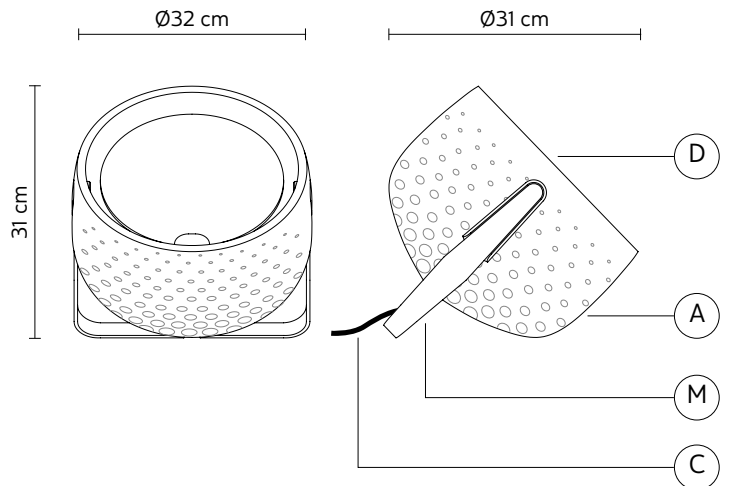

DIFFUSER "C"

material	plexiglass	
----------	------------	--

ELECTRICAL CABLE "C"

colour	white	
--------	-------	---

ELECTRICAL SYSTEM*

socket	E27
source	1 x max 15W LED*
energy class	from A to A++

*we recommended to use milk-white bulbs

PACKAGING

n° cartons	1
net weight/kg	4,5
gross weight/kg	6
packaging/cm	51x51x40

LIGHT EMISSION

unidirectional

COMPLIANT WITH

IEC	60598-1:2014
EN	60598-1:2015
	
degree of protection	IP20
bulb	not provided

COLLECTION