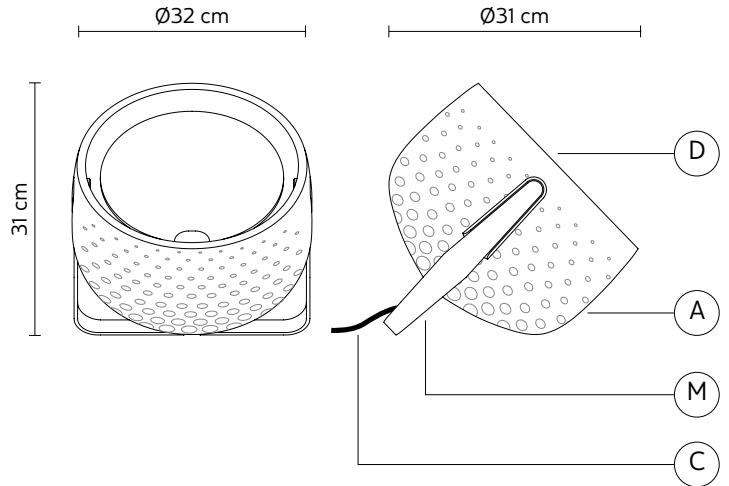

PACKAGING

n° cartons	1
net weight/kg	4,5
gross weight/kg	6
packaging/cm	51x51x40

LIGHT EMISSION

unidirectional

COMPLIANT WITH

IEC	60598-1:2014
EN	60598-1:2015
	
degree of protection	IP20
bulb	not provided

COLLECTION