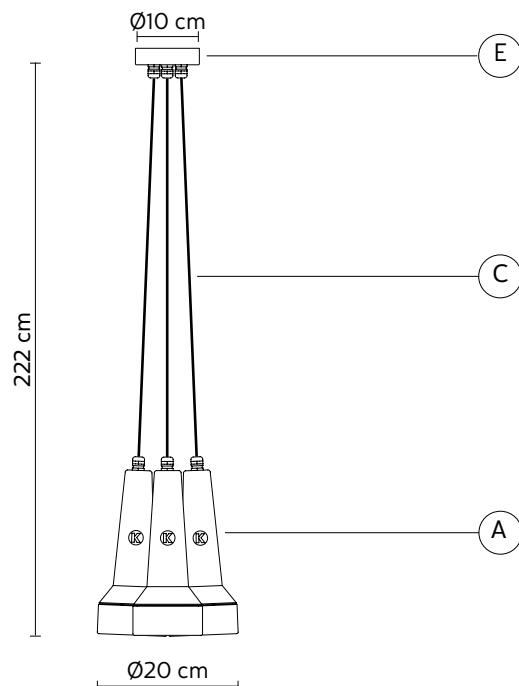

TORCIA multiple configuration 3 torch

Matteo Ugolini design

year 2018

DATA SHEET - SE155 CG EXT

LAMP "A"

material	techno polymer	
colour	matt grey	

CEILING CUP "E"

material	metal
colour	matt grey

ELECTRICAL CABLE "C"

colour	black	
--------	-------	-----------------------------------------------------------------------------------

ELECTRICAL SYSTEM

socket	GU10
source	3 x max 7,5W LED
energy class	from A to A++

PACKAGING

n° cartons	1
net weight/kg	2,8
gross weight/kg	4
packaging/cm	34x34x37

LIGHT EMISSION

unidirectional

COMPLIANT WITH

IEC	60598-1:2014
EN	60598-1:2015

degree of protection	IP44
bulb	equipped

3xGU10 LED
3x7,5W LED, 680lumen
(total 2040lumen)
3000K CRI≥80
class A+