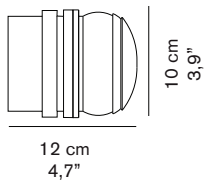

FRESNEL 1148

Joe Colombo
1966

Inside and outside wall ceiling lamp giving direct and diffused light. Lacquered aluminium support and Fresnel lens diffuser.

DIMENSIONS

MATERIALS

aluminium/glass

COLORS

lacquered white sand blasted transparent	RAL9003
lacquered black sand blasted transparent	RAL9005
grey sand blasted transparent	
chromium plated (indoor only) trasparente sabbiato/sand blasted transparent	

BULBS

1 x max 40W - E12

MARKS

FURTHER INFORMATION

Suitable for wet location

PACKAGING

dimensions 33x33x24 cm / 12,9"x12,9"x9,4"
volume 0,026 m³ / 0,92 ft³
weight 4,5 kg / 9,92 lb

TYPE

indoor - wall lamp

PHOTOMETRIC CURVE