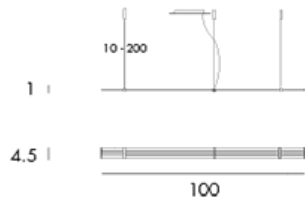

Available in 3 different lengths :

H636 ZIG 200 : 2m long, 85W, 4000 lm direct / 2000 lm indirect  
H643 ZIG 150 : 1.5m long, 65W, 2900 lm direct / 1400 lm indirect  
H644 ZIG 100 : 1m long, 42W, 1900 lm direct / 950 lm indirect

### Maxi power

High power, 2700°K LEDs

**H644** 2850\* lumens / 42W

100-240 VAC - 50-60Hz

Weight 3.5Kg

Class 2 - IP 20 - 960°C - CE

UL standard except Phase Cut

(\* emission source)