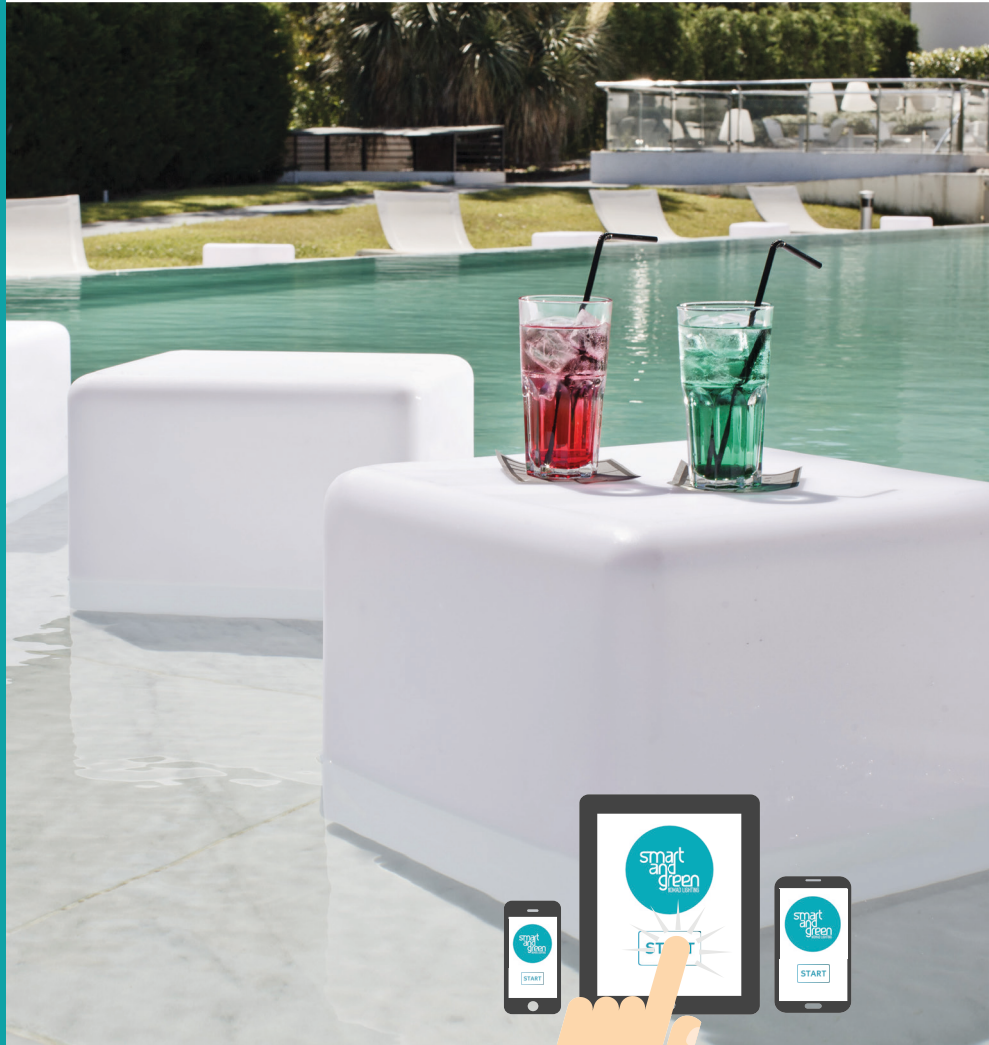

## DIMENSIONS

- Product: 14 x 16 cm
- Box: 18,5 x 18,5 x 21 cm

## CONTAINS

+

TRAY/TROLLEY

Available on the  
**App Store**

GET IT ON  
**Google Play**