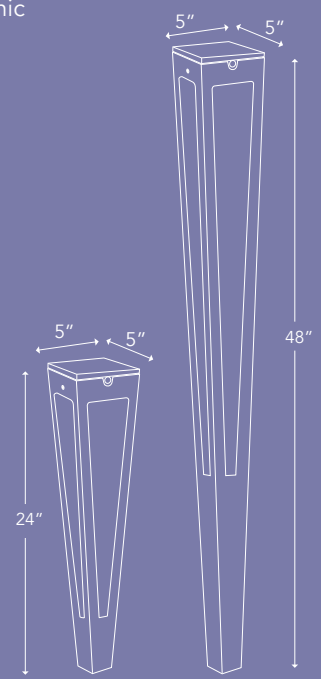

Color: space gray, red, corten aluminum finish, natural teak and weathered teak finish.

Size: 24" tall and 48" tall

Accessories: Lanai Base and Lanai Wall Mount

SOLAR MODULE OPTION

FEATURE	ASB300S	ASB500S
300 Lumens	✓	
500 Lumens		✓
Dimmable	✓	✓
2700K	✓	✓
IP57 waterproof	✓	✓
USB Rechargeable	✓	✓
Range 6 Hr Full Power		✓
Smart Mode	✓	✓
Motion Sensor		✓

Lanai Wall Mount

Weight: 6 lbs

Lanai Base

Weight: 6 lbs

Weight: 3 lbs

Weight: 8 lbs