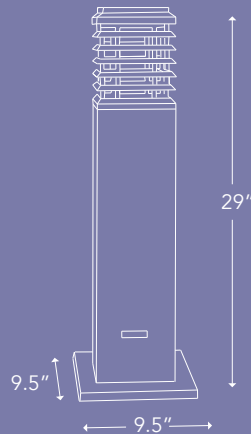

# TEKURA Pathway Light

East Meet West

TEKURA design is based on the elegant combination of oiled teakwood and Italian made high performance HPL in slate finish. A robust and sophisticated mix, highly adaptable to any outdoor environment. A rich blend of "zen" attitude and style, TEKURA will add a spark of finesse to your backyard.

Available in teak/HPL and weathered teak/HPL

Product size: 9.5" x 9.5" x 29"

Product weight: 18 lbs

Carton size: 12" x 12" x 32"

Carton weight: 20 lbs