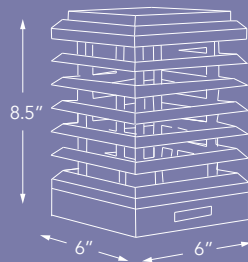

Available in natural and weathered teak wood

Product Size: 6" x 6" x 8.5"

Product Weight: 5 lbs

Carton Size: 7" x 7" x 11"

Carton Weight: 6 lbs

SOLAR MODULE OPTION

FEATURE	ASB300S	ASB500S
300 Lumens	✓	
500 Lumens		✓
Dimmable	✓	✓
2700K	✓	✓
IP57 waterproof	✓	✓
USB Rechargeable	✓	✓
Range 6 Hr Full Power		✓
Smart Mode	✓	✓
Motion Sensor		✓