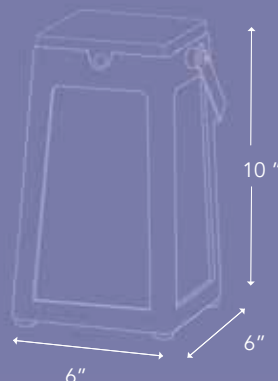

Material: aluminum

Available finish: red, citrus, space gray, taupe gray, corten

Product Size: 6" x 6" x 10"

Product Weight: 3 lbs

Carton Size: 7" x 7" x 15"

Carton Weight: 4 lbs

SOLAR MODULE OPTION

FEATURE	ASB300S	ASB500S
300 Lumens	✓	
500 Lumens		✓
Dimmable	✓	✓
2700K	✓	✓
IP57 waterproof	✓	✓
USB Rechargeable	✓	✓
Range 6 Hr Full Power		✓
Smart Mode	✓	✓
Motion Sensor		✓