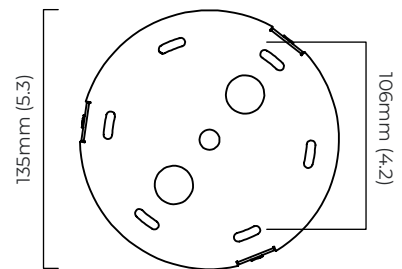

FINISH

Pendant

all satin brass
CTO-01-029-0001

all bronze
CTO-01-029-0002

BULBS

integrated LED - trailing edge dimmable - 10.5w - 3000k

Note - LED driver inside ceiling / wall rose.

WEIGHT

3kg (6.6lbs)

CERTIFICATION

mounting plate dimensions

	Input Voltage	As Standard	On Request
Phase Cut (rotary dimmer)	230	✓	
0/1-10V230	230		✓
DALi	230		✓
Phase Cut (rotary dimmer)	120	✓	
0/1-10V120	120		✓
DALi	120	*	*