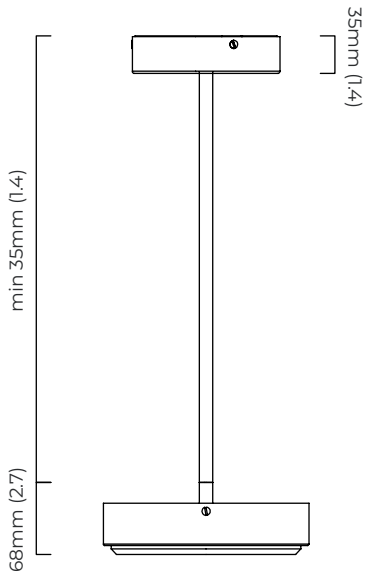

FINISH

Pendant

all satin brass
CTO-01-029-0001

all bronze
CTO-01-029-0002

BULBS

integrated LED - trailing edge dimmable - 10.5w - 3000k

Note - LED driver inside ceiling / wall rose.

WEIGHT

3kg (6.6lbs)

CERTIFICATION

mounting plate dimensions

	Input Voltage	As Standard	On Request
Phase Cut (rotary dimmer)	230	✓	
0/1-10V230	230		✓
DALi	230		✓
Phase Cut (rotary dimmer)	120	✓	
0/1-10V120	120		✓
DALi	120	*	*