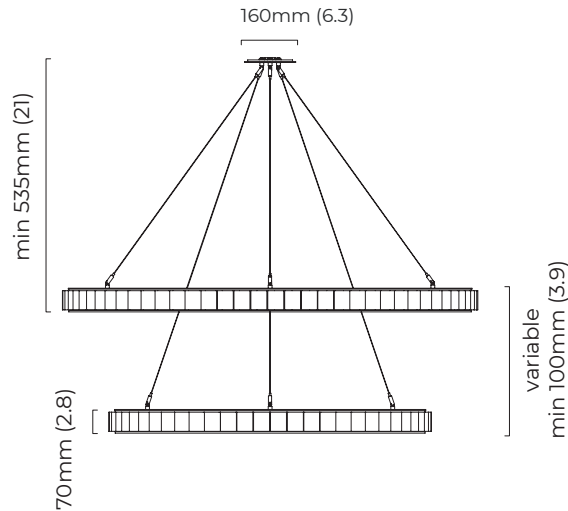

AVALON CHANDELIER HALO X-LARGE CEILING MOUNTING PLATE

FINISH

satin brass finish with alabaster
bronze finish with alabaster

DIMENSIONS (body of fixture)

ø 1010 x 70 mm (dia x h)
ø 1300 x 70 mm (dia x h)

WEIGHT

DIMMING

trailing edge dimmable
Dali option available (220-240v only)

CEILING ROSE / PLATE

round ceiling plate - ø 160 x 8 mm (dia x h)

CERTIFICATION

mounting plate dimensions

LED driver dimensions

*Diagrams are not to scale.

AVALON CHANDELIER HALO X-LARGE CEILING ROSE

FINISH

satin brass finish with alabaster
bronze finish with alabaster

DIMENSIONS (body of fixture)

ø 1010 x 70 mm (dia x h)
ø 1300 x 70 mm (dia x h)

WEIGHT

76kg (167.5lbs)
additional support around junction box required for installation

CEILING ROSE / PLATE

round ceiling rose - ø 240 x 65 mm (dia x h)

CERTIFICATION

*Diagrams are not to scale.

SKU NUMBER	FINISH DESCRIPTION	VOLTAGE
AVACH2BZHA-CR-240	Bronze finish with alabaster	220 - 240V
AVACH2SBHA-CR-240	Satin brass finish with alabaster	220 - 240V
AVACH2BZHA-CR-110	Bronze finish with alabaster	110 - 130V
AVACH2SBHA-CR-110	Satin brass finish with alabaster	110 - 130V