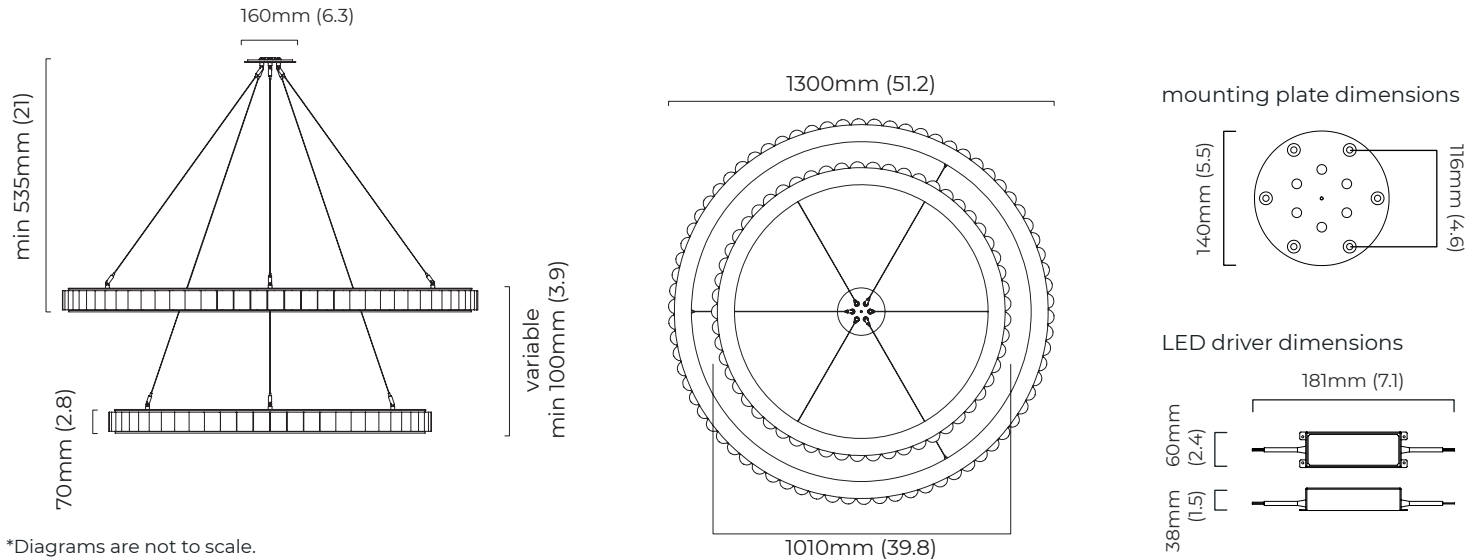

AVALON CHANDELIER HALO X-LARGE CEILING MOUNTING PLATE - DALI

FINISH

satin brass finish with alabaster
bronze finish with alabaster

DIMENSIONS (body of fixture)

ø 1010 x 70 mm (dia x h)
ø 1300 x 70 mm (dia x h)

WEIGHT

75kg (165.3lbs)
additional support around junction box required for installation

OVERALL DROP

minimum 535 mm
maximum on request 5613 mm
supplied with 2500 mm suspension cables

ILLUMINATION

integrated LED - 67w + 89w - 2700k
2 x LED drivers to be installed in the cavity
driver can be placed up to 2m away from the ceiling plate

DIMMING

Dali compatible

CEILING ROSE / PLATE

round ceiling plate - ø 160 x 8 mm (dia x h)

CERTIFICATION

*Diagrams are not to scale.

SKU NUMBER	FINISH DESCRIPTION	TYPE OF DALI	VOLTAGE
AVACH2BZHA-CM-DALIA-240	Bronze finish with alabaster	DALI A included - For lights that do not require aesthetic alterations. Dali can be fitted inside existent ceiling/wall recess	220 - 240V
AVACH2SBHA-CM-DALIA-240	Satin brass finish with alabaster	DALI A included - For lights that do not require aesthetic alterations. Dali can be fitted inside existent ceiling/wall recess	220 - 240V