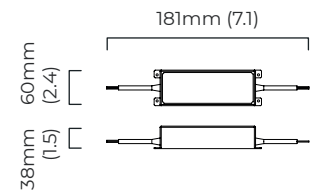

AVALON CHANDELIER HALO X-LARGE CEILING MOUNTING PLATE

FINISH

satin brass finish with alabaster
bronze finish with alabaster

DIMENSIONS (body of fixture)

ø 1010 x 70 mm (dia x h)
ø 1300 x 70 mm (dia x h)

WEIGHT

DIMMING

trailing edge dimmable
Dali option available (220-240v only)

CEILING ROSE / PLATE

round ceiling plate - ø 160 x 8 mm (dia x h)

CERTIFICATION

mounting plate dimensions

LED driver dimensions

*Diagrams are not to scale.

AVALON CHANDELIER HALO X-LARGE CEILING ROSE

FINISH

satin brass finish with alabaster
bronze finish with alabaster

DIMENSIONS (body of fixture)

ø 1010 x 70 mm (dia x h)
ø 1300 x 70 mm (dia x h)

WEIGHT

76kg (167.5lbs)
additional support around junction box required for installation

CEILING ROSE / PLATE

round ceiling rose - ø 240 x 65 mm (dia x h)

CERTIFICATION

*Diagrams are not to scale.

SKU NUMBER	FINISH DESCRIPTION	VOLTAGE
AVACH2BZHA-CR-240	Bronze finish with alabaster	220 - 240V
AVACH2SBHA-CR-240	Satin brass finish with alabaster	220 - 240V
AVACH2BZHA-CR-110	Bronze finish with alabaster	110 - 130V
AVACH2SBHA-CR-110	Satin brass finish with alabaster	110 - 130V