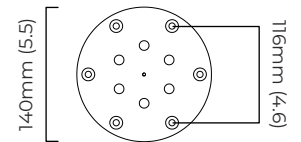

AVALON CHANDELIER HALO X-LARGE CEILING MOUNTING PLATE

FINISH

satin brass finish with alabaster
bronze finish with alabaster

DIMENSIONS (body of fixture)

ø 1010 x 70 mm (dia x h)
ø 1300 x 70 mm (dia x h)

WEIGHT

DIMMING

trailing edge dimmable
Dali option available (220-240v only)

CEILING ROSE / PLATE

round ceiling plate - ø 160 x 8 mm (dia x h)

CERTIFICATION

mounting plate dimensions

LED driver dimensions

*Diagrams are not to scale.

AVALON CHANDELIER HALO X-LARGE CEILING ROSE

FINISH

satin brass finish with alabaster
bronze finish with alabaster

DIMENSIONS (body of fixture)

ø 1010 x 70 mm (dia x h)
ø 1300 x 70 mm (dia x h)

WEIGHT

76kg (167.5lbs)
additional support around junction box required for installation

CEILING ROSE / PLATE

round ceiling rose - ø 240 x 65 mm (dia x h)

CERTIFICATION

*Diagrams are not to scale.

SKU NUMBER	FINISH DESCRIPTION	VOLTAGE
AVACH2BZHA-CR-240	Bronze finish with alabaster	220 - 240V
AVACH2SBHA-CR-240	Satin brass finish with alabaster	220 - 240V
AVACH2BZHA-CR-110	Bronze finish with alabaster	110 - 130V
AVACH2SBHA-CR-110	Satin brass finish with alabaster	110 - 130V