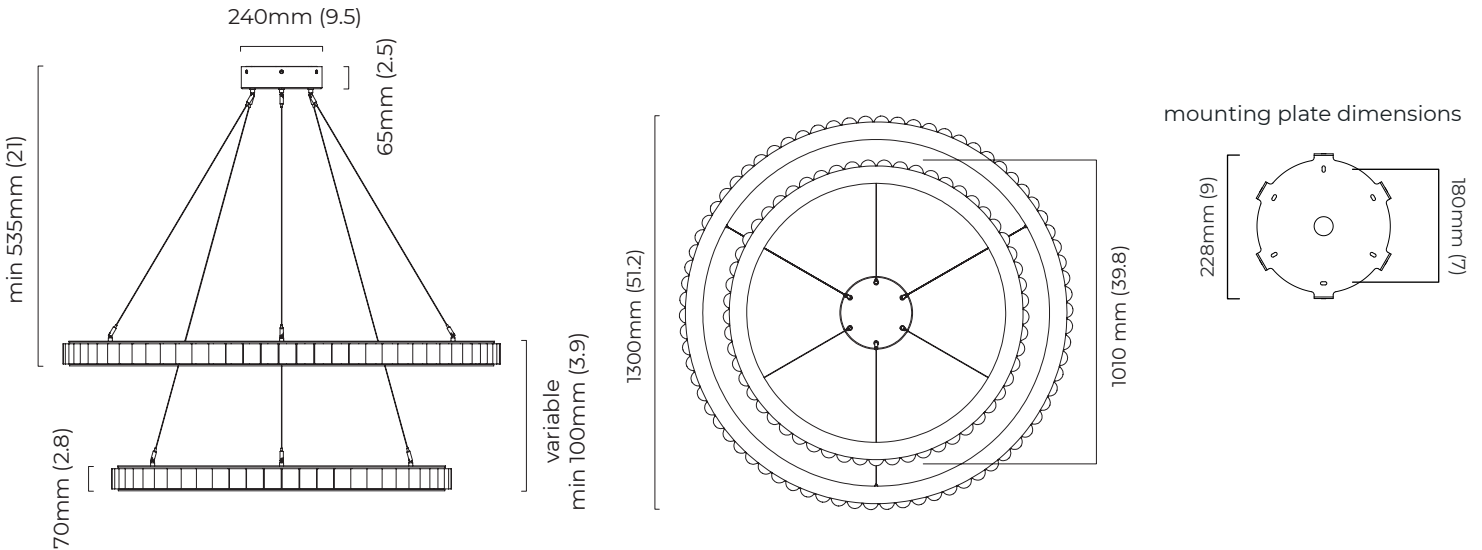

AVALON CHANDELIER HALO X-LARGE CEILING ROSE - DALI

FINISH

satin brass finish with alabaster
bronze finish with alabaster

DIMENSIONS (body of fixture)

ø 1010 x 70 mm (dia x h)
ø 1300 x 70 mm (dia x h)

WEIGHT

76kg (167.5lbs)
additional support around junction box required for installation

OVERALL DROP

minimum 535 mm
maximum on request 5670 mm
supplied with 2500 mm suspension cables

ILLUMINATION

integrated LED - 67w + 89w - 2700k
2 x LED driver to be installed in the ceiling rose

DIMMING

Dali compatible

CEILING ROSE / PLATE

round ceiling rose - ø 240 x 65 mm (dia x h)

CERTIFICATION

*Diagrams are not to scale.

SKU NUMBER	FINISH DESCRIPTION	TYPE OF DALI	VOLTAGE
AVACH2BZHA-CR-DALIA-240	Bronze finish with alabaster	DALI A included - For lights that do not require aesthetic alterations.	220 - 240V
AVACH2SBHA-CR-DALIA-240	Satin brass finish with alabaster	DALI A included - For lights that do not require aesthetic alterations.	220 - 240V