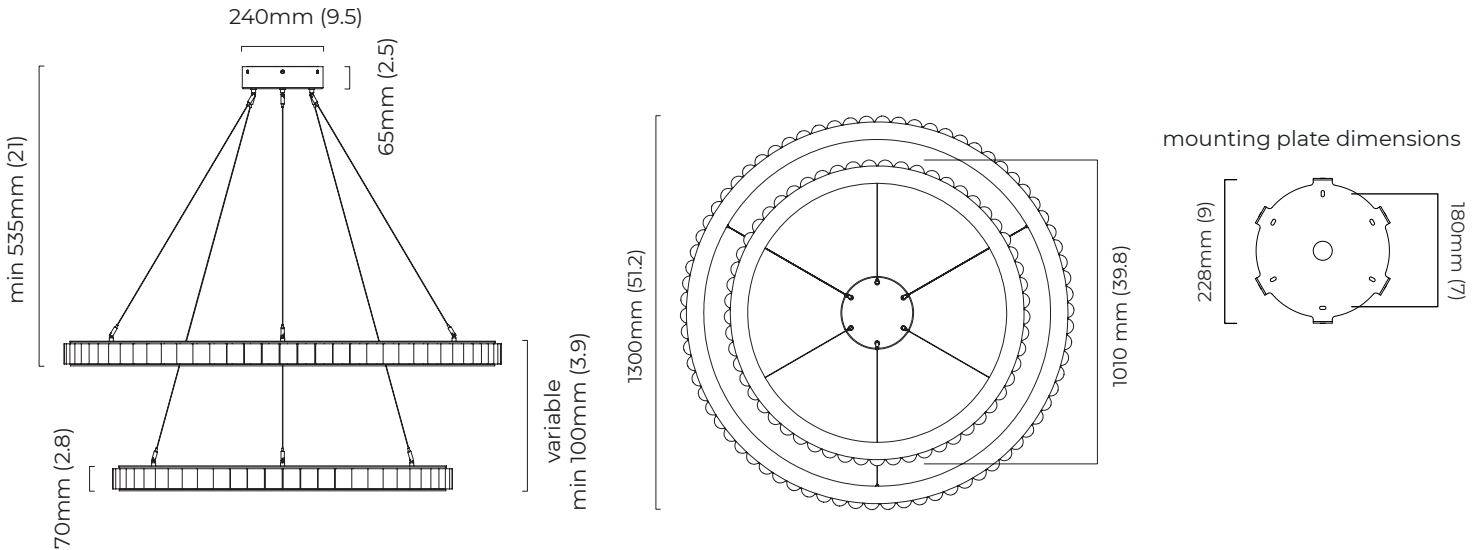

AVALON CHANDELIER HALO X-LARGE CEILING ROSE

FINISH

satin brass finish with alabaster
bronze finish with alabaster

DIMENSIONS (body of fixture)

ø 1010 x 70 mm (dia x h)
ø 1300 x 70 mm (dia x h)

WEIGHT

76kg (167.5lbs)
additional support around junction box required for installation

OVERALL DROP

minimum 535 mm
maximum on request 5670 mm
supplied with 2500 mm suspension cables

ILLUMINATION

integrated LED - 67w + 89w - 2700k
2 x LED driver to be installed in the ceiling rose

DIMMING

trailing edge dimmable
Dali option available (220-240v only)

CEILING ROSE / PLATE

round ceiling rose - ø 240 x 65 mm (dia x h)

CERTIFICATION

*Diagrams are not to scale.

SKU NUMBER	FINISH DESCRIPTION	VOLTAGE
AVACH2BZHA-CR-240	Bronze finish with alabaster	220 - 240V
AVACH2SBHA-CR-240	Satin brass finish with alabaster	220 - 240V
AVACH2BZHA-CR-110	Bronze finish with alabaster	110 - 130V
AVACH2SBHA-CR-110	Satin brass finish with alabaster	110 - 130V

AVALON CHANDELIER HALO X-LARGE CEILING ROSE - DALI

FINISH

satin brass finish with alabaster
bronze finish with alabaster

DIMENSIONS (body of fixture)

ø 1010 x 70 mm (dia x h)
ø 1300 x 70 mm (dia x h)

WEIGHT