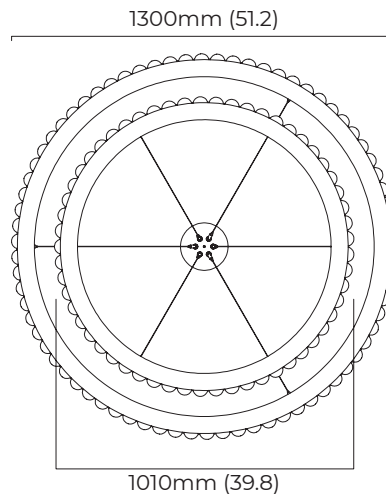

AVALON CHANDELIER HALO X-LARGE CEILING MOUNTING PLATE

FINISH

satin brass finish with alabaster
bronze finish with alabaster

DIMENSIONS (body of fixture)

ø 1010 x 70 mm (dia x h)
ø 1300 x 70 mm (dia x h)

WEIGHT

DIMMING

trailing edge dimmable
Dali option available (220-240v only)

CEILING ROSE / PLATE

round ceiling plate - ø 160 x 8 mm (dia x h)

CERTIFICATION

mounting plate dimensions

LED driver dimensions

*Diagrams are not to scale.

AVALON CHANDELIER HALO X-LARGE CEILING ROSE

FINISH

satin brass finish with alabaster
bronze finish with alabaster

DIMENSIONS (body of fixture)

ø 1010 x 70 mm (dia x h)
ø 1300 x 70 mm (dia x h)

WEIGHT

76kg (167.5lbs)
additional support around junction box required for installation

CEILING ROSE / PLATE

round ceiling rose - ø 240 x 65 mm (dia x h)

CERTIFICATION

*Diagrams are not to scale.

SKU NUMBER	FINISH DESCRIPTION	VOLTAGE
AVACH2BZHA-CR-240	Bronze finish with alabaster	220 - 240V
AVACH2SBHA-CR-240	Satin brass finish with alabaster	220 - 240V
AVACH2BZHA-CR-110	Bronze finish with alabaster	110 - 130V
AVACH2SBHA-CR-110	Satin brass finish with alabaster	110 - 130V