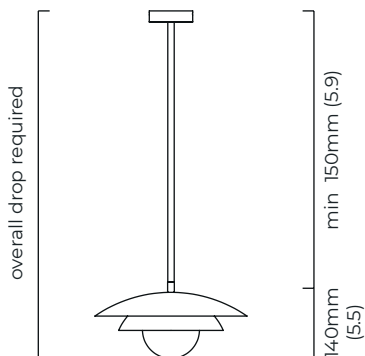

CARAPACE PENDANT (DROP ROD)

Inspired by the European Bistro culture of the turn of the twentieth century, Carapace is made from bronze, satin brass and hand blown glass and fitted by a drop rod.

FINISH

bronze and satin brass with opal glass shade
CTO-01-050-0002

SUSPENSION

drop rod with ceiling box

please specify the required overall drop from the ceiling to the bottom of the fitting

BULBS

240v - 1 x G9, 25w max halogen (or 2.3w LED 2700k)
120v - 1 x G9, 25w max halogen (or 2.3w LED 2700k)
(no bulbs supplied)

WEIGHT

5kg (11lbs)

CERTIFICATION

mounting plate dimensions