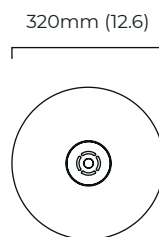

CARAPACE PENDANT (DROP ROD)

Inspired by the European Bistro culture of the turn of the twentieth century, Carapace is made from bronze, satin brass and hand blown glass and fitted by a drop rod.

FINISH

bronze and satin brass with opal glass shade
CTO-01-050-0002

SUSPENSION

drop rod with ceiling box

please specify the required overall drop from the ceiling to the bottom of the fitting

BULBS

240v - 1 x G9, 25w max halogen (or 2.3w LED 2700k)
120v - 1 x G9, 25w max halogen (or 2.3w LED 2700k)
(no bulbs supplied)

WEIGHT

5kg (11lbs)

CERTIFICATION

mounting plate dimensions