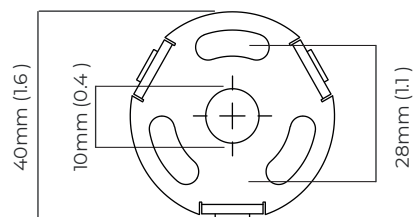

FINISH

all satin brass
CTO-01-051-0001

all bronze
CTO-01-051-0002

SUSPENSION

drop rod

please specify the required overall drop from the ceiling to the bottom of the fitting

BULBS

integrated LED - trailing dimmable - 8w - 2700k

WEIGHT

3.5kg (7.7lbs)

CERTIFICATION

mounting plate dimensions

North America junction box cover