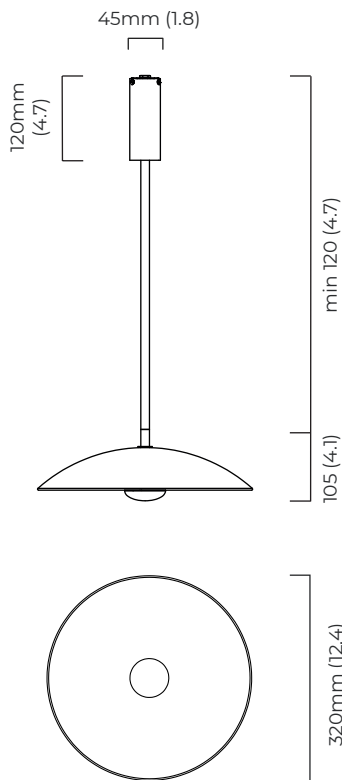

FINISH

all satin brass
CTO-01-051-0001

all bronze
CTO-01-051-0002

SUSPENSION

drop rod

please specify the required overall drop from the ceiling to the bottom of the fitting

BULBS

integrated LED - trailing dimmable - 8w - 2700k

WEIGHT

3.5kg (7.7lbs)

CERTIFICATION

mounting plate dimensions

North America junction box cover