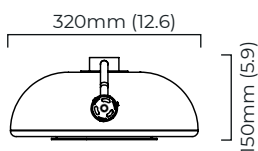

### WEIGHT

8kg (17.6lbs)

### CERTIFICATION

mounting plate dimensions

North America junction box cover