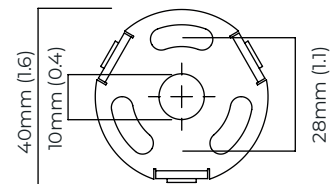

### WEIGHT

8kg (17.6lbs)

### CERTIFICATION

mounting plate dimensions

North America junction box cover