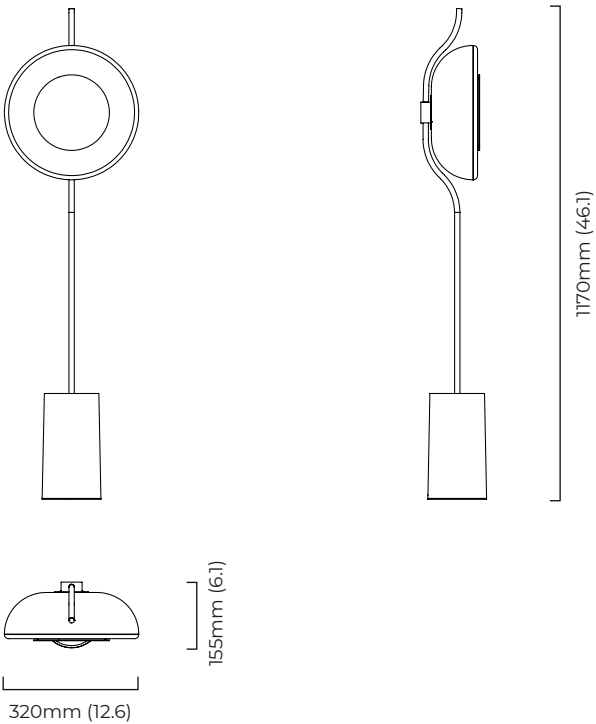

FLEX

2500mm (92") cordset with black flex and inline dimmer

DESIGNER

Dan Yeffet

WEIGHT

14kg (30.9lbs)

CERTIFICATION

	Input Voltage	As Standard	On Request
Phase Cut (rotary dimmer)	230	✓	
0/1-10V230	230	✗	✗
DALi	230	✗	✗
Phase Cut (rotary dimmer)	120	✓	
0/1-10V120	120	✗	✗
DALi	120	✗	✗