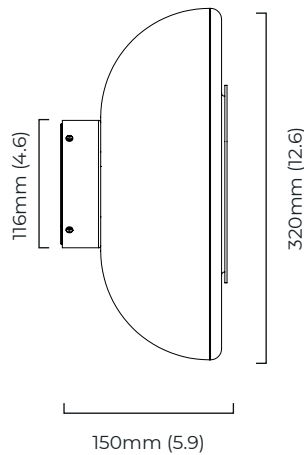

### WEIGHT

5kg (11lbs)

### CERTIFICATION

mounting plate dimensions

	Input Voltage	As Standard	On Request
Phase Cut (rotary dimmer)	230	✓	
0/1-10V230	230		✓
DALi	230		✓
Phase Cut (rotary dimmer)	120	✓	
0/1-10V120	120		✓
DALi	120	✗	✗