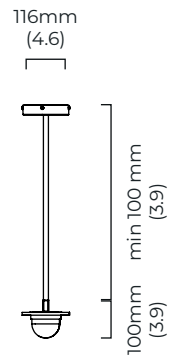

BULBS

integrated LED - trailing edge dimmable - 27w - 2700k

DESIGNER

Federico Peri

WEIGHT

11kg (24.3lbs)

CERTIFICATION

	Input Voltage	As Standard	On Request
Phase Cut (rotary dimmer)	230	✓	
0/1-10V230	230	✗	✗
DALi	230	✗	✓
Phase Cut (rotary dimmer)	120	✓	
0/1-10V120	120	✗	✗
DALi	120	✗	✗

ceiling rose back plate