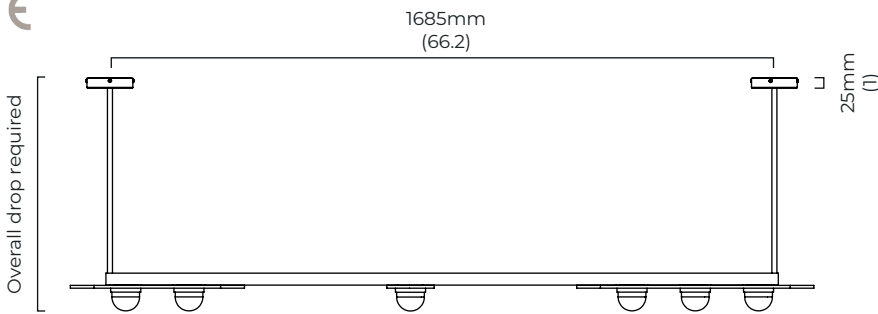

BULBS

integrated LED - trailing edge dimmable - 27w - 2700k

DESIGNER

Federico Peri

WEIGHT

11kg (24.3lbs)

CERTIFICATION

	Input Voltage	As Standard	On Request
Phase Cut (rotary dimmer)	230	✓	
0/1-10V230	230	✗	✗
DALi	230	✗	✓
Phase Cut (rotary dimmer)	120	✓	
0/1-10V120	120	✗	✗
DALi	120	✗	✗