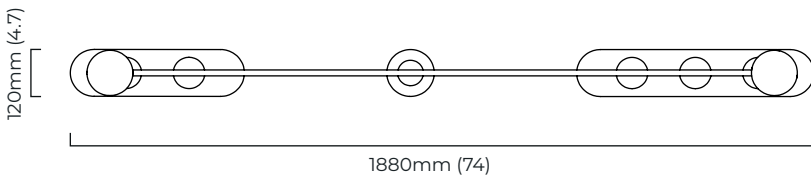

FINISH

satin brass with smoked kiln cast glass and matt opal glass shades
MODPEHLSBSKMO

bronze with smoked kiln cast glass and matt opal glass shades
MODPEHLBZSKMO

SUSPENSION

drop rod with ceiling box

please specify the required overall drop from the ceiling to the bottom of the fitting

BULBS

integrated LED - trailing edge dimmable - 27w - 2700k

DESIGNER

Federico Peri

WEIGHT

11kg (24.3lbs)

CERTIFICATION

	Input Voltage	As Standard	On Request
Phase Cut (rotary dimmer)	230	✓	
0/1-10V230	230	✗	✗
DALi	230	✗	✓
Phase Cut (rotary dimmer)	120	✓	
0/1-10V120	120	✗	✗
DALi	120	✗	✗