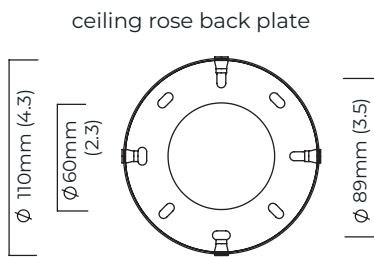

FINISH

satin brass with smoked kiln cast glass and matt opal glass shades
MODPEVLSBSKMO

bronze with smoked kiln cast glass and matt opal glass shades
MODPEVLBZSKMO

SUSPENSION

drop rod with ceiling box

please specify the required overall drop from the ceiling to the bottom of the fitting

BULBS

integrated LED - trailing edge dimmable - 27w - 2700k

DESIGNER

Federico Peri

WEIGHT

10kg (22lbs)

CERTIFICATION

	Input Voltage	As Standard	On Request
Phase Cut (rotary dimmer)	230	✓	
0/1-10V230	230	✗	✗
DALi	230	✗	✓
Phase Cut (rotary dimmer)	120	✓	
0/1-10V120	120	✗	✗
DALi	120	✗	✗