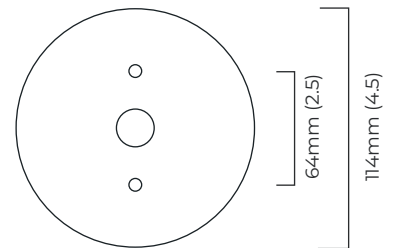

DESIGNER

Federico Peri

WEIGHT

1kg (2.2lbs)

CERTIFICATION

Mounting plate dimensions

North America junction box cover

| | Input Voltage | As Standard | On Request |
|---------------------------|---------------|-------------|------------|
| Phase Cut (rotary dimmer) | 230 | ✓ | |
| 0/1-10V230 | 230 | ✗ | ✗ |
| DALi | 230 | ✗ | ✓ |
| Phase Cut (rotary dimmer) | 120 | ✓ | |
| 0/1-10V120 | 120 | ✗ | ✗ |
| DALi | 120 | ✗ | ✗ |