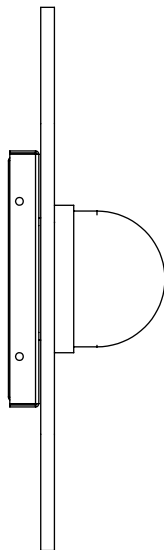

MODULO SINGLE WALL

Designed by Federico Peri for CTO Lighting, MODULO is a collection of chandelier, pendant and wall lights distinguished by its modular form, arranged in linear configurations, creating versatile lighting sculptures.

FINISH

satin brass with smoked kiln cast glass and matt opal glass shades
MODWA1BSKMO

bronze with smoked kiln cast glass and matt opal glass shades
MODWA1BZSKMO

BULBS

integrated LED - trailing edge dimmable - 4.5w - 2700k

DESIGNER

Federico Peri

WEIGHT

1kg (2.2lbs)

CERTIFICATION

Mounting plate dimensions

North America junction box cover

| | Input Voltage | As Standard | On Request |
|---------------------------|---------------|-------------|------------|
| Phase Cut (rotary dimmer) | 230 | ✓ | |
| 0/1-10V230 | 230 | ✗ | ✗ |
| DALi | 230 | ✗ | ✓ |
| Phase Cut (rotary dimmer) | 120 | ✓ | |
| 0/1-10V120 | 120 | ✗ | ✗ |
| DALi | 120 | ✗ | ✗ |