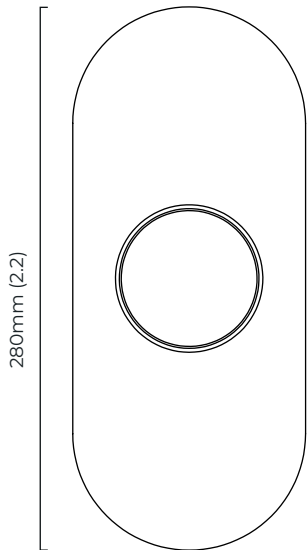

FINISH

satin brass with smoked kiln cast glass and matt opal glass shades
MODWA1BSKMO

bronze with smoked kiln cast glass and matt opal glass shades
MODWA1BZSKMO

BULBS

integrated LED - trailing edge dimmable - 4.5w - 2700k

DESIGNER

Federico Peri

WEIGHT

1kg (2.2lbs)

CERTIFICATION

Mounting plate dimensions

North America junction box cover

| | Input Voltage | As Standard | On Request |
|---------------------------|---------------|-------------|------------|
| Phase Cut (rotary dimmer) | 230 | ✓ | |
| 0/1-10V230 | 230 | ✗ | ✗ |
| DALi | 230 | ✗ | ✓ |
| Phase Cut (rotary dimmer) | 120 | ✓ | |
| 0/1-10V120 | 120 | ✗ | ✗ |
| DALi | 120 | ✗ | ✗ |