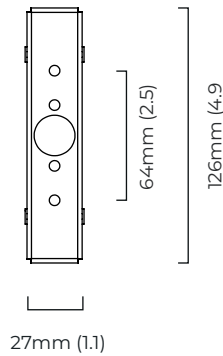

DESIGNER

Federico Peri

WEIGHT

1kg (2.2lbs)

CERTIFICATION

Mounting plate dimensions

North America junction box cover

| | Input Voltage | As Standard | On Request |
|---------------------------|---------------|-------------|------------|
| Phase Cut (rotary dimmer) | 230 | ✓ | |
| 0/1-10V230 | 230 | ✗ | ✗ |
| DALi | 230 | ✗ | ✓ |
| Phase Cut (rotary dimmer) | 120 | ✓ | |
| 0/1-10V120 | 120 | ✗ | ✗ |
| DALi | 120 | ✗ | ✗ |