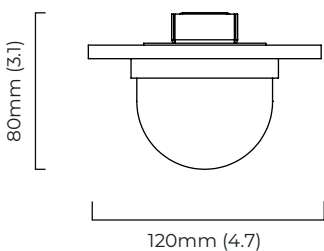

DESIGNER

Federico Peri

WEIGHT

1kg (2.2lbs)

CERTIFICATION

Mounting plate dimensions

North America junction box cover

| | Input Voltage | As Standard | On Request |
|---------------------------|---------------|-------------|------------|
| Phase Cut (rotary dimmer) | 230 | ✓ | |
| 0/1-10V230 | 230 | ✗ | ✗ |
| DALi | 230 | ✗ | ✓ |
| Phase Cut (rotary dimmer) | 120 | ✓ | |
| 0/1-10V120 | 120 | ✗ | ✗ |
| DALi | 120 | ✗ | ✗ |