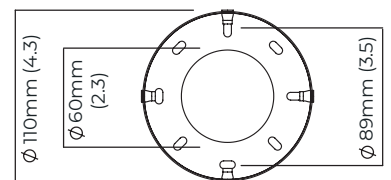

FINISH

240V:
satin brass with alabaster
ROMPEOSB-240

bronze with alabaster
ROMPEOBZ-240

110V:
satin brass with alabaster
ROMPEOSB-110

bronze with alabaster
ROMPEOBZ-110

SUSPENSION

drop rod with ceiling box

please specify the required overall drop from the ceiling to the bottom of the fitting

BULBS

integrated LED - trailing edge dimmable - 45w - 2700k

WEIGHT

7.5kg (16.5lbs)

CERTIFICATION

mounting plate dimensions

	Input Voltage	As Standard	On Request
Phase Cut (rotary dimmer)	240	✓	
0/1-10V230	240	✗	✗
DALi	240	✗	✓
Phase Cut (rotary dimmer)	110	✓	
0/1-10V120	110	✗	✗
DALi	110	✗	✗