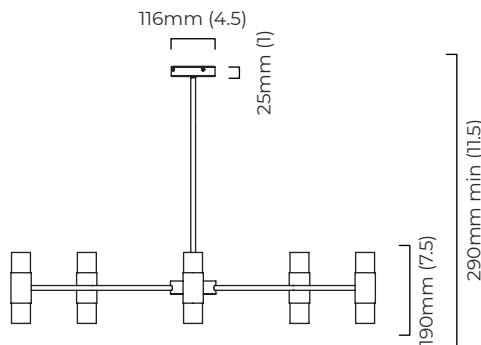

FINISH

240V:
satin brass with alabaster
ROMPEOSB-240

bronze with alabaster
ROMPEOBZ-240

110V:
satin brass with alabaster
ROMPEOSB-110

bronze with alabaster
ROMPEOBZ-110

SUSPENSION

drop rod with ceiling box

please specify the required overall drop from the ceiling to the bottom of the fitting

BULBS

integrated LED - trailing edge dimmable - 45w - 2700k

WEIGHT

7.5kg (16.5lbs)

CERTIFICATION

mounting plate dimensions

	Input Voltage	As Standard	On Request
Phase Cut (rotary dimmer)	240	✓	
0/1-10V230	240	✗	✗
DALi	240	✗	✓
Phase Cut (rotary dimmer)	110	✓	
0/1-10V120	110	✗	✗
DALi	110	✗	✗