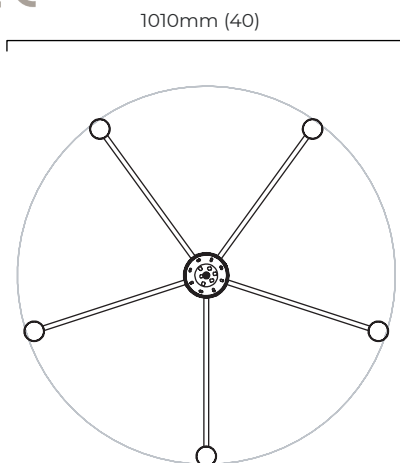

FINISH

240V:
satin brass with alabaster
ROMPEOSB-240

bronze with alabaster
ROMPEOBZ-240

110V:
satin brass with alabaster
ROMPEOSB-110

bronze with alabaster
ROMPEOBZ-110

SUSPENSION

drop rod with ceiling box

please specify the required overall drop from the ceiling to the bottom of the fitting

BULBS

integrated LED - trailing edge dimmable - 45w - 2700k

WEIGHT

7.5kg (16.5lbs)

CERTIFICATION

mounting plate dimensions

	Input Voltage	As Standard	On Request
Phase Cut (rotary dimmer)	240	✓	
0/1-10V230	240	✗	✗
DALi	240	✗	✓
Phase Cut (rotary dimmer)	110	✓	
0/1-10V120	110	✗	✗
DALi	110	✗	✗