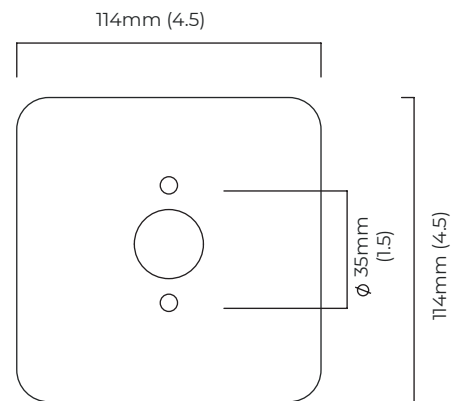

WEIGHT

2.5kg (5.5lbs)

CERTIFICATION

mounting plate dimensions

North America junction box cover

	Input Voltage	As Standard	On Request
Phase Cut (rotary dimmer)	240	✓	
0/1-10V230	240	✗	✗
DALi	240	✗	✓
Phase Cut (rotary dimmer)	110	✓	
0/1-10V120	110	✗	✗
DALi	110	✗	✗