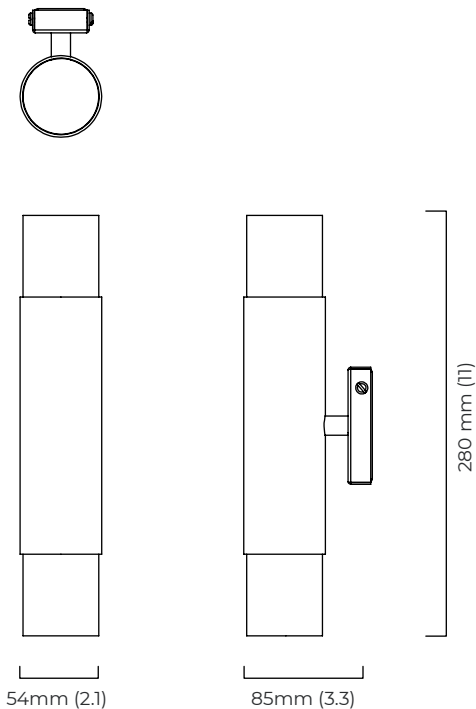

FINISH

240V:
satin brass with alabaster
ROMWATSB-240

bronze with alabaster
ROMWATBZ-240

110V:
satin brass with alabaster
ROMWATSB-110

bronze with alabaster
ROMWATBZ-110

BULBS

integrated LED - trailing edge dimmable - 9 w - 2700k

WEIGHT

2.5kg (5.5lbs)

CERTIFICATION

mounting plate dimensions

North America junction box cover

	Input Voltage	As Standard	On Request
Phase Cut (rotary dimmer)	240	✓	
0/1-10V230	240	✗	✗
DALi	240	✗	✓
Phase Cut (rotary dimmer)	110	✓	
0/1-10V120	110	✗	✗
DALi	110	✗	✗