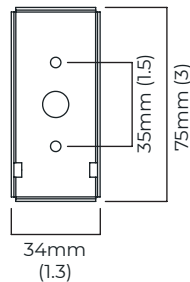

WEIGHT

2.5kg (5.5lbs)

CERTIFICATION

mounting plate dimensions

North America junction box cover

	Input Voltage	As Standard	On Request
Phase Cut (rotary dimmer)	240	✓	
0/1-10V230	240	✗	✗
DALi	240	✗	✓
Phase Cut (rotary dimmer)	110	✓	
0/1-10V120	110	✗	✗
DALi	110	✗	✗