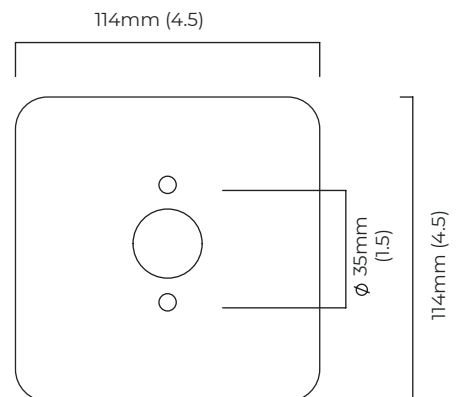

### WEIGHT

2kg (4.4lbs)

### CERTIFICATION

mounting plate dimensions

North America junction box cover

54mm (2.1)

85mm (3.3)

190mm (7.5)

	Input Voltage	As Standard	On Request
Phase Cut (rotary dimmer)	240	✓	
0/1-10V230	240	✗	✗
DALi	240	✗	✓
Phase Cut (rotary dimmer)	110	✓	
0/1-10V120	110	✗	✗
DALi	110	✗	✗