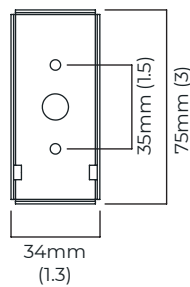

### WEIGHT

2kg (4.4lbs)

### CERTIFICATION

mounting plate dimensions

North America junction box cover

54mm (2.1)

85mm (3.3)

190mm (7.5)

	Input Voltage	As Standard	On Request
Phase Cut (rotary dimmer)	240	✓	
0/1-10V230	240	✗	✗
DALi	240	✗	✓
Phase Cut (rotary dimmer)	110	✓	
0/1-10V120	110	✗	✗
DALi	110	✗	✗