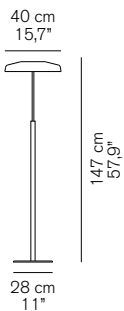

## DORA 371

Angeletti & Ruzza  
2023

Lampada da terra in metallo a luce diretta e diffusa a led. Parti metalliche in galvanica satinata, diffusore in vetro soffiato colorato. Con dimmer

Metal floor lamp giving direct and diffused led light. Satin galvanic metal parts, blown-glass colored diffuser. With dimmable switch.

### DIMENSIONI/DIMENSIONS

### IMBALLO/PACKAGING

**Diffusore/Diffuser**

dim./dim. 47x47x16 cm/18,5"x18,5"x6,3"

**Base/Base**

dim./dim. 40x37x155 cm/15,7"x14,6"x61"

volume/volume 0,264 m<sup>3</sup>/9,32 ft<sup>3</sup>  
peso/weight 14,5 kg/32lb