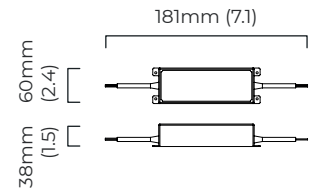

CEILING ROSE / PLATE

round ceiling rose - ∅ 240 x 65 mm (dia x h)

CERTIFICATION

mounting plate dimensions

*Diagrams are not to scale.

SKU NUMBER	FINISH DESCRIPTION	VOLTAGE
AVACHLBZHA-CR-240	Bronze finish with alabaster	220 - 240V
AVACHLSBHA-CR-240	Satin brass finish with alabaster	220 - 240V
AVACHLBZHA-CR-110	Bronze finish with alabaster	110 - 130V
AVACHLSBHA-CR-110	Satin brass finish with alabaster	110 - 130V

AVALON CHANDELIER X-LARGE CEILING MOUNTING PLATE - DALI

FINISH

satin brass finish with alabaster
bronze finish with alabaster

DIMENSIONS (body of fixture)

∅ 1300 x 70 mm (dia x h)

WEIGHT

46kg (101.5lbs)
additional support around junction box required for installation

DIMMING

Dali compatible

CEILING ROSE / PLATE

round ceiling plate - ∅ 160 x 8 mm (dia x h)

CERTIFICATION

mounting plate dimensions

LED driver dimensions

*Diagrams are not to scale.

AVALON CHANDELIER X-LARGE CEILING ROSE - DALI

FINISH

satin brass finish with alabaster
bronze finish with alabaster

DIMENSIONS (body of fixture)

∅ 1300 x 70 mm (dia x h)

WEIGHT

29.7kg (65.5lbs)

additional support around junction box required for installation