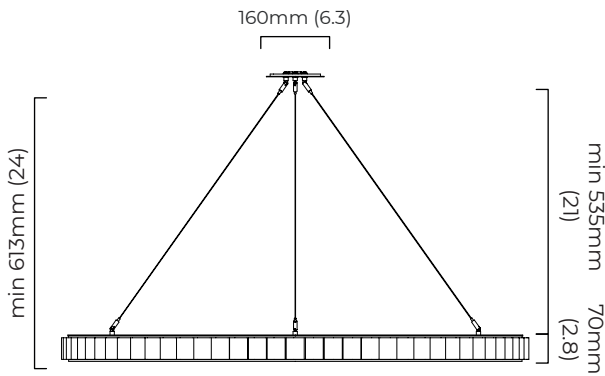

AVALON CHANDELIER X-LARGE CEILING MOUNTING PLATE - DALI

FINISH

satin brass finish with alabaster
bronze finish with alabaster

DIMENSIONS (body of fixture)

∅ 1300 x 70 mm (dia x h)

WEIGHT

46kg (101.5lbs)
additional support around junction box required for installation

OVERALL DROP

minimum 535 mm
maximum on request 5613 mm
supplied with 2500 mm suspension cables

ILLUMINATION

integrated LED - 89w - 2700k
LED driver to be installed in the cavity
driver can be placed up to 2m away from the ceiling plate

DIMMING

Dali compatible

CEILING ROSE / PLATE

round ceiling plate - ∅ 160 x 8 mm (dia x h)

CERTIFICATION