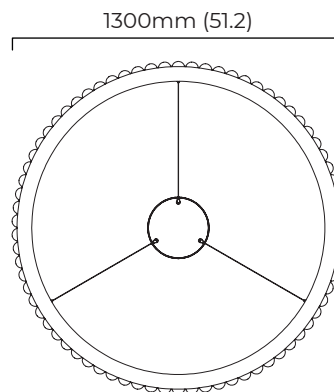

AVALON CHANDELIER X-LARGE CEILING ROSE

FINISH

satin brass finish with alabaster
bronze finish with alabaster

DIMENSIONS (body of fixture)

∅ 1300 x 70 mm (dia x h)

WEIGHT

46kg (101.5lbs)
additional support around junction box required for installation

CEILING ROSE / PLATE

round ceiling rose - ∅ 240 x 65 mm (dia x h)

CERTIFICATION

mounting plate dimensions

*Diagrams are not to scale.

SKU NUMBER	FINISH DESCRIPTION	VOLTAGE
AVACHLBZHA-CR-240	Bronze finish with alabaster	220 - 240V
AVACHLSBHA-CR-240	Satin brass finish with alabaster	220 - 240V
AVACHLBZHA-CR-110	Bronze finish with alabaster	110 - 130V
AVACHLSBHA-CR-110	Satin brass finish with alabaster	110 - 130V

AVALON CHANDELIER X-LARGE CEILING MOUNTING PLATE - DALI

FINISH

satin brass finish with alabaster
bronze finish with alabaster

DIMENSIONS (body of fixture)

∅ 1300 x 70 mm (dia x h)

WEIGHT

46kg (101.5lbs)
additional support around junction box required for installation

AVALON CHANDELIER X-LARGE CEILING ROSE - DALI

FINISH

satin brass finish with alabaster
bronze finish with alabaster

DIMENSIONS (body of fixture)

∅ 1300 x 70 mm (dia x h)

WEIGHT

29.7kg (65.5lbs)

additional support around junction box required for installation