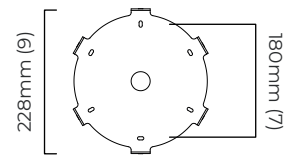

AVALON CHANDELIER X-LARGE CEILING ROSE

FINISH

satin brass finish with alabaster
bronze finish with alabaster

DIMENSIONS (body of fixture)

∅ 1300 x 70 mm (dia x h)

WEIGHT

46kg (101.5lbs)
additional support around junction box required for installation

AVALON CHANDELIER X-LARGE CEILING MOUNTING PLATE - DALI

FINISH

satin brass finish with alabaster
bronze finish with alabaster

DIMENSIONS (body of fixture)

∅ 1300 x 70 mm (dia x h)

WEIGHT

46kg (101.5lbs)
additional support around junction box required for installation

AVALON CHANDELIER X-LARGE CEILING ROSE - DALI

FINISH

satin brass finish with alabaster
bronze finish with alabaster

DIMENSIONS (body of fixture)

∅ 1300 x 70 mm (dia x h)

WEIGHT

29.7kg (65.5lbs)

additional support around junction box required for installation

Dali compatible

CEILING ROSE / PLATE

round ceiling rose - ∅ 240 x 65 mm (dia x h)

CERTIFICATION

mounting plate dimensions

*Diagrams are not to scale.

SKU NUMBER	FINISH DESCRIPTION	TYPE OF DALI	VOLTAGE
AVACHLBZHA-CR-DALIA-240	Bronze finish with alabaster	DALI A included - For lights that do not require aesthetic alterations.	220 - 240V
AVACHLSBHA-CR-DALIBA240	Satin brass finish with alabaster	DALI A included - For lights that do not require aesthetic alterations.	220 - 240V