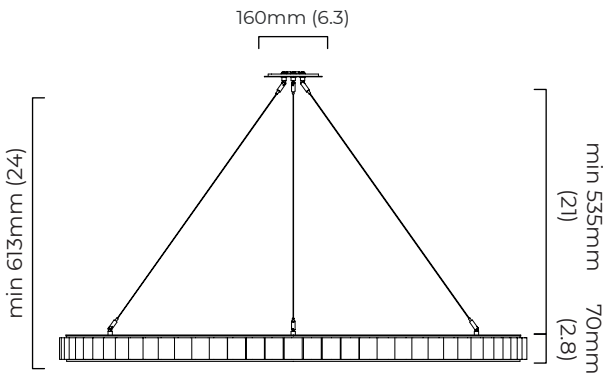

AVALON CHANDELIER X-LARGE CEILING MOUNTING PLATE

FINISH

satin brass finish with alabaster
bronze finish with alabaster

DIMENSIONS (body of fixture)

∅ 1300 x 70 mm (dia x h)

WEIGHT

45kg (101.5lbs)
additional support around junction box required for installation

OVERALL DROP

minimum 535 mm
maximum on request 5613 mm
supplied with 2500 mm suspension cables

ILLUMINATION

integrated LED - 89w - 2700k
LED driver to be installed in the cavity
driver can be placed up to 2m away from the ceiling plate

DIMMING

trailing edge dimmable
Dali option available (220-240v only)

CEILING ROSE / PLATE

round ceiling plate - ∅ 160 x 8 mm (dia x h)

CERTIFICATION