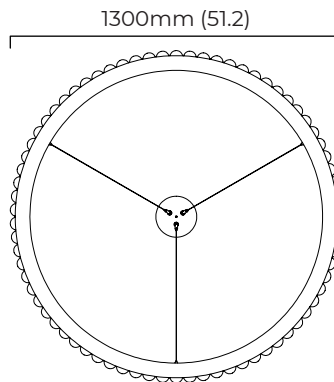

AVALON CHANDELIER X-LARGE CEILING MOUNTING PLATE - DALI

FINISH

satin brass finish with alabaster
bronze finish with alabaster

DIMENSIONS (body of fixture)

∅ 1300 x 70 mm (dia x h)

WEIGHT

46kg (101.5lbs)
additional support around junction box required for installation

OVERALL DROP

minimum 535 mm
maximum on request 5613 mm
supplied with 2500 mm suspension cables

ILLUMINATION

integrated LED - 89w - 2700k
LED driver to be installed in the cavity
driver can be placed up to 2m away from the ceiling plate

DIMMING

Dali compatible

CEILING ROSE / PLATE

round ceiling plate - ∅ 160 x 8 mm (dia x h)

CERTIFICATION