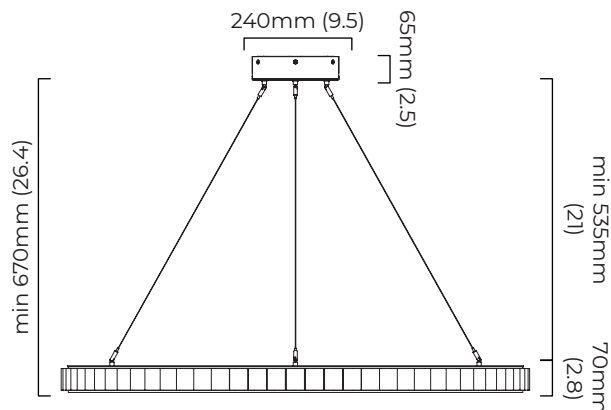

AVALON CHANDELIER X-LARGE CEILING ROSE

FINISH

satin brass finish with alabaster
bronze finish with alabaster

DIMENSIONS (body of fixture)

∅ 1300 x 70 mm (dia x h)

WEIGHT

46kg (101.5lbs)
additional support around junction box required for installation

CEILING ROSE / PLATE

round ceiling rose - ∅ 240 x 65 mm (dia x h)

CERTIFICATION

mounting plate dimensions

*Diagrams are not to scale.

SKU NUMBER	FINISH DESCRIPTION	VOLTAGE
AVACHLBZHA-CR-240	Bronze finish with alabaster	220 - 240V
AVACHLSBHA-CR-240	Satin brass finish with alabaster	220 - 240V
AVACHLBZHA-CR-110	Bronze finish with alabaster	110 - 130V
AVACHLSBHA-CR-110	Satin brass finish with alabaster	110 - 130V

AVALON CHANDELIER X-LARGE CEILING MOUNTING PLATE - DALI

FINISH

satin brass finish with alabaster
bronze finish with alabaster

DIMENSIONS (body of fixture)

∅ 1300 x 70 mm (dia x h)

WEIGHT

46kg (101.5lbs)
additional support around junction box required for installation

AVALON CHANDELIER X-LARGE CEILING ROSE - DALI

FINISH

satin brass finish with alabaster
bronze finish with alabaster

DIMENSIONS (body of fixture)

∅ 1300 x 70 mm (dia x h)

WEIGHT

29.7kg (65.5lbs)

additional support around junction box required for installation