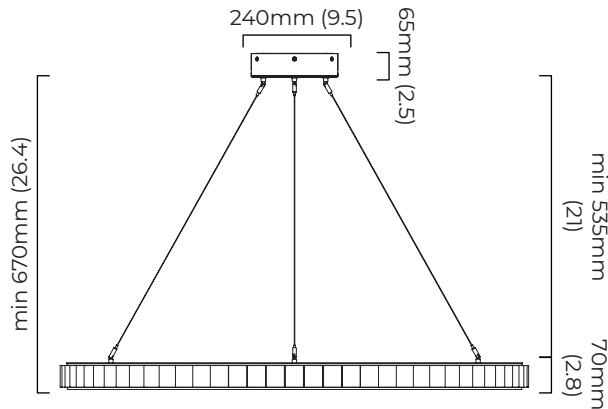

AVALON CHANDELIER X-LARGE CEILING MOUNTING PLATE - DALI

FINISH

satin brass finish with alabaster
bronze finish with alabaster

DIMENSIONS (body of fixture)

∅ 1300 x 70 mm (dia x h)

WEIGHT

46kg (101.5lbs)
additional support around junction box required for installation

AVALON CHANDELIER X-LARGE CEILING ROSE - DALI

FINISH

satin brass finish with alabaster
bronze finish with alabaster

DIMENSIONS (body of fixture)

∅ 1300 x 70 mm (dia x h)

WEIGHT

29.7kg (65.5lbs)

additional support around junction box required for installation

OVERALL DROP

minimum 535 mm

maximum on request 5670 mm

supplied with 2500 mm suspension cables

ILLUMINATION

integrated LED - 89w - 2700k

LED driver to be installed in the ceiling rose

DIMMING

Dali compatible

CEILING ROSE / PLATE

round ceiling rose - ∅ 240 x 65 mm (dia x h)

CERTIFICATION

mounting plate dimensions

*Diagrams are not to scale.

SKU NUMBER	FINISH DESCRIPTION	TYPE OF DALI	VOLTAGE
AVACHLBZHA-CR-DALIA-240	Bronze finish with alabaster	DALI A included - For lights that do not require aesthetic alterations.	220 - 240V
AVACHLSBHA-CR-DALIBA240	Satin brass finish with alabaster	DALI A included - For lights that do not require aesthetic alterations.	220 - 240V