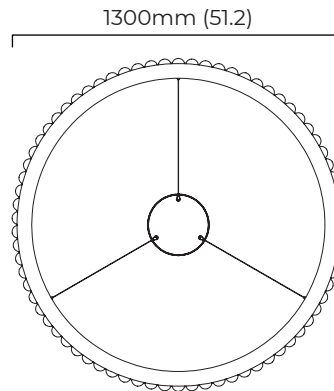

AVALON CHANDELIER X-LARGE CEILING ROSE

FINISH

satin brass finish with alabaster
bronze finish with alabaster

DIMENSIONS (body of fixture)

∅ 1300 x 70 mm (dia x h)

WEIGHT

46kg (101.5lbs)
additional support around junction box required for installation

AVALON CHANDELIER X-LARGE CEILING MOUNTING PLATE - DALI

FINISH

satin brass finish with alabaster
bronze finish with alabaster

DIMENSIONS (body of fixture)

∅ 1300 x 70 mm (dia x h)

WEIGHT

46kg (101.5lbs)
additional support around junction box required for installation

AVALON CHANDELIER X-LARGE CEILING ROSE - DALI

FINISH

satin brass finish with alabaster
bronze finish with alabaster

DIMENSIONS (body of fixture)

∅ 1300 x 70 mm (dia x h)

WEIGHT

29.7kg (65.5lbs)

additional support around junction box required for installation

Dali compatible

CEILING ROSE / PLATE

round ceiling rose - ∅ 240 x 65 mm (dia x h)

CERTIFICATION

mounting plate dimensions

*Diagrams are not to scale.

SKU NUMBER	FINISH DESCRIPTION	TYPE OF DALI	VOLTAGE
AVACHLBZHA-CR-DALIA-240	Bronze finish with alabaster	DALI A included - For lights that do not require aesthetic alterations.	220 - 240V
AVACHLSBHA-CR-DALIBA240	Satin brass finish with alabaster	DALI A included - For lights that do not require aesthetic alterations.	220 - 240V