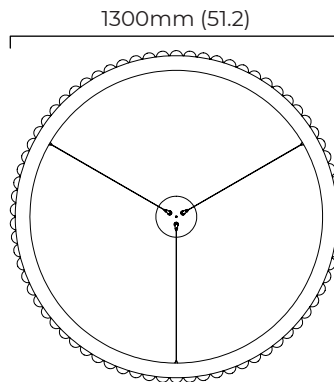

AVALON CHANDELIER X-LARGE CEILING MOUNTING PLATE

FINISH

satin brass finish with alabaster
bronze finish with alabaster

DIMENSIONS (body of fixture)

∅ 1300 x 70 mm (dia x h)

WEIGHT

45kg (101.5lbs)
additional support around junction box required for installation

OVERALL DROP

minimum 535 mm
maximum on request 5613 mm
supplied with 2500 mm suspension cables

ILLUMINATION

integrated LED - 89w - 2700k
LED driver to be installed in the cavity
driver can be placed up to 2m away from the ceiling plate

DIMMING

trailing edge dimmable
Dali option available (220-240v only)

CEILING ROSE / PLATE

round ceiling plate - ∅ 160 x 8 mm (dia x h)

CERTIFICATION