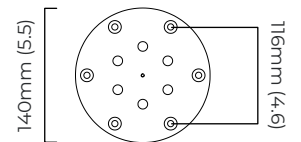

CEILING ROSE / PLATE

round ceiling rose - ∅ 240 x 65 mm (dia x h)

CERTIFICATION

mounting plate dimensions

*Diagrams are not to scale.

SKU NUMBER	FINISH DESCRIPTION	VOLTAGE
AVACHLBZHA-CR-240	Bronze finish with alabaster	220 - 240V
AVACHLSBHA-CR-240	Satin brass finish with alabaster	220 - 240V
AVACHLBZHA-CR-110	Bronze finish with alabaster	110 - 130V
AVACHLSBHA-CR-110	Satin brass finish with alabaster	110 - 130V

AVALON CHANDELIER X-LARGE CEILING MOUNTING PLATE - DALI

FINISH

satin brass finish with alabaster
bronze finish with alabaster

DIMENSIONS (body of fixture)

∅ 1300 x 70 mm (dia x h)

WEIGHT

46kg (101.5lbs)
additional support around junction box required for installation

DIMMING

Dali compatible

CEILING ROSE / PLATE

round ceiling plate - ∅ 160 x 8 mm (dia x h)

CERTIFICATION

mounting plate dimensions

LED driver dimensions

*Diagrams are not to scale.

AVALON CHANDELIER X-LARGE CEILING ROSE - DALI

FINISH

satin brass finish with alabaster
bronze finish with alabaster

DIMENSIONS (body of fixture)

∅ 1300 x 70 mm (dia x h)

WEIGHT

29.7kg (65.5lbs)

additional support around junction box required for installation