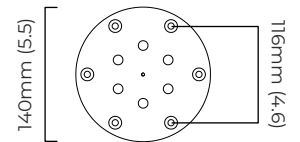

AVALON CHANDELIER X-LARGE CEILING MOUNTING PLATE

FINISH

satin brass finish with alabaster
bronze finish with alabaster

DIMENSIONS (body of fixture)

∅ 1300 x 70 mm (dia x h)

WEIGHT

45kg (101.5lbs)
additional support around junction box required for installation

DIMMING

trailing edge dimmable
Dali option available (220-240v only)

CEILING ROSE / PLATE

round ceiling plate - ∅ 160 x 8 mm (dia x h)

CERTIFICATION

mounting plate dimensions

LED driver dimensions

*Diagrams are not to scale.

AVALON CHANDELIER X-LARGE CEILING ROSE

FINISH

satin brass finish with alabaster
bronze finish with alabaster

DIMENSIONS (body of fixture)

∅ 1300 x 70 mm (dia x h)

WEIGHT

46kg (101.5lbs)
additional support around junction box required for installation

CEILING ROSE / PLATE

round ceiling rose - ∅ 240 x 65 mm (dia x h)

CERTIFICATION

mounting plate dimensions

*Diagrams are not to scale.

SKU NUMBER	FINISH DESCRIPTION	VOLTAGE
AVACHLBZHA-CR-240	Bronze finish with alabaster	220 - 240V
AVACHLSBHA-CR-240	Satin brass finish with alabaster	220 - 240V
AVACHLBZHA-CR-110	Bronze finish with alabaster	110 - 130V
AVACHLSBHA-CR-110	Satin brass finish with alabaster	110 - 130V