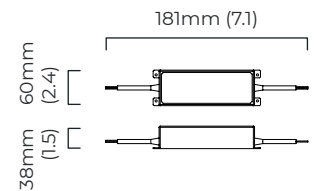

AVALON CHANDELIER X-LARGE CEILING MOUNTING PLATE

FINISH

satin brass finish with alabaster
bronze finish with alabaster

DIMENSIONS (body of fixture)

∅ 1300 x 70 mm (dia x h)

WEIGHT

45kg (101.5lbs)
additional support around junction box required for installation

DIMMING

trailing edge dimmable
Dali option available (220-240v only)

CEILING ROSE / PLATE

round ceiling plate - ∅ 160 x 8 mm (dia x h)

CERTIFICATION

mounting plate dimensions

LED driver dimensions

*Diagrams are not to scale.

AVALON CHANDELIER X-LARGE CEILING ROSE

FINISH

satin brass finish with alabaster
bronze finish with alabaster

DIMENSIONS (body of fixture)

∅ 1300 x 70 mm (dia x h)

WEIGHT

46kg (101.5lbs)
additional support around junction box required for installation

CEILING ROSE / PLATE

round ceiling rose - ∅ 240 x 65 mm (dia x h)

CERTIFICATION

mounting plate dimensions

*Diagrams are not to scale.

SKU NUMBER	FINISH DESCRIPTION	VOLTAGE
AVACHLBZHA-CR-240	Bronze finish with alabaster	220 - 240V
AVACHLSBHA-CR-240	Satin brass finish with alabaster	220 - 240V
AVACHLBZHA-CR-110	Bronze finish with alabaster	110 - 130V
AVACHLSBHA-CR-110	Satin brass finish with alabaster	110 - 130V