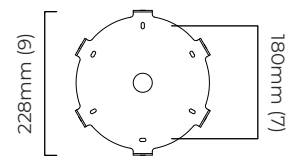

AVALON CHANDELIER X-LARGE CEILING ROSE

FINISH

satin brass finish with alabaster
bronze finish with alabaster

DIMENSIONS (body of fixture)

∅ 1300 x 70 mm (dia x h)

WEIGHT

46kg (101.5lbs)
additional support around junction box required for installation

OVERALL DROP

minimum 535 mm
maximum on request 5670 mm
supplied with 2500 mm suspension cables

ILLUMINATION

integrated LED - 89w - 2700k
LED driver to be installed in the ceiling rose

DIMMING

trailing edge dimmable
Dali option available (220-240v only)

CEILING ROSE / PLATE

round ceiling rose - ∅ 240 x 65 mm (dia x h)

CERTIFICATION

mounting plate dimensions

*Diagrams are not to scale.

SKU NUMBER	FINISH DESCRIPTION	VOLTAGE
AVACHLBZHA-CR-240	Bronze finish with alabaster	220 - 240V
AVACHLSBHA-CR-240	Satin brass finish with alabaster	220 - 240V
AVACHLBZHA-CR-110	Bronze finish with alabaster	110 - 130V
AVACHLSBHA-CR-110	Satin brass finish with alabaster	110 - 130V

AVALON CHANDELIER X-LARGE CEILING MOUNTING PLATE - DALI

FINISH

satin brass finish with alabaster
bronze finish with alabaster

DIMENSIONS (body of fixture)

∅ 1300 x 70 mm (dia x h)

WEIGHT

46kg (101.5lbs)
additional support around junction box required for installation