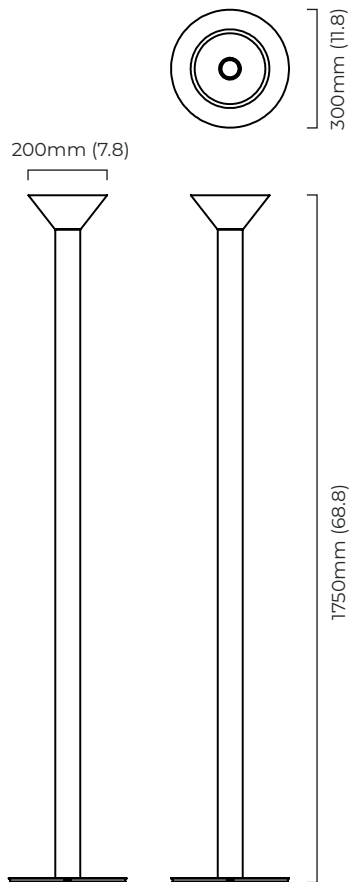

TORRES UPLIGHTER

FINISH

bronze finish
polished nickel finish

DIMENSIONS (body of fixture)

300 x 300 x 1750 mm (w x d x h)

WEIGHT

12kg (26.5lbs)

ILLUMINATION

220-240v - 1 x GU10, 6w min (recomended 9.6w) - 2700K LED only
110-130v - 1 x GU10, 6w min (recomended 9.6w) - 2700K LED only
(no bulbs supplied)

DIMMING

in-line dimming switch

CERTIFICATION

SKU NUMBER	FINISH DESCRIPTION	VOLTAGE
TORFLOBZ-240C	BRONZE - 240V PLUG TYPE C	220-240V
TORFLOBZ-240D	BRONZE - 240V PLUG TYPE D	220-240V
TORFLOBZ-240F	BRONZE - 240V PLUG TYPE F	220-240V
TORFLOBZ-240G	BRONZE - 240V PLUG TYPE G	220-240V
TORFLOBZ-240I	BRONZE - 240V PLUG TYPE I	220-240V
TORFLOBZ-240J	BRONZE - 240V PLUG TYPE J	220-240V
TORFLOPN-240C	POLISHED NICKEL - 240V PLUG TYPE C	220-240V
TORFLOPN-240D	POLISHED NICKEL - 240V PLUG TYPE D	220-240V
TORFLOPN-240F	POLISHED NICKEL - 240V PLUG TYPE F	220-240V
TORFLOPN-240G	POLISHED NICKEL - 240V PLUG TYPE G	220-240V
TORFLOPN-240I	POLISHED NICKEL - 240V PLUG TYPE I	220-240V
TORFLOPN-240J	POLISHED NICKEL - 240V PLUG TYPE J	220-240V
TORFLOBZ-110A	BRONZE - 110V PLUG TYPE A	110-130V
TORFLOPN-110A	POLISHED NICKEL - 110V PLUG TYPE A	110-130V