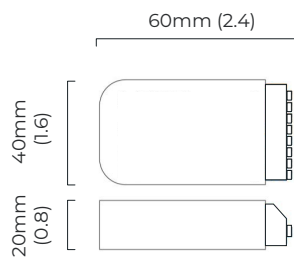

TORRES PENDANT TALL - FLUSH MOUNTED

FINISH

bronze
polished nickel
antique bronze
antique bronze with honed alabaster
bronze with honed alabaster

DIMENSIONS (body of fixture)

Ø 200 x 700 mm (dia x h)

WEIGHT

TORRES PENDANT TALL - FLUSH MOUNTED - DALI-A

FINISH

bronze
polished nickel
antique bronze
antique bronze with honed alabaster
bronze with honed alabaster

DIMENSIONS (body of fixture)

Ø 200 x 700 mm (dia x h)

WEIGHT

6kg (13.2lbs)

OVERALL DROP

700 mm

ILLUMINATION

Alabaster Shade

220-240v - 1 x G9 - max 4.5W LED 2700k
(no bulb supplied)

Metal Shade

220-240v - 1 x GU10 - max 9.6W LED 2700k
(no bulb supplied)

DIMMING

DALI compatible
DALI A fits inside the ceiling cavity, or remotely

WALL ROSE / PLATE

round ceiling rose - Ø 64 mm (dia)

CERTIFICATION

DALI converter dimensions