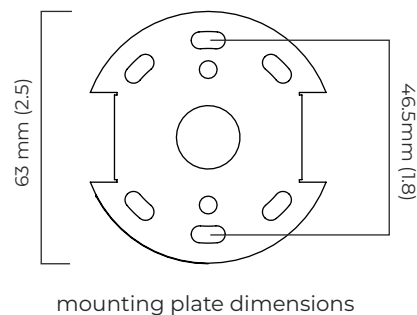

TORRES PENDANT TALL - FLUSH MOUNTED - DALI-A

FINISH

bronze
polished nickel
antique bronze
antique bronze with honed alabaster
bronze with honed alabaster

DIMENSIONS (body of fixture)

Ø 200 x 700 mm (dia x h)

WEIGHT

6kg (13.2lbs)

OVERALL DROP

700 mm

ILLUMINATION

Alabaster Shade

220-240v - 1 x G9 - max 4.5W LED 2700k
(no bulb supplied)

Metal Shade

220-240v - 1 x GU10 - max 9.6W LED 2700k
(no bulb supplied)

DIMMING

DALI compatible
DALI A fits inside the ceiling cavity, or remotely

WALL ROSE / PLATE

round ceiling rose - Ø 64 mm (dia)

CERTIFICATION

DALI converter dimensions

*Diagrams are not to scale.

SKU NUMBER	FINISH DESCRIPTION	VOLTAGE
TORCETBZ-DALIA-240	bronze - GU10	220 - 240V
TORCETPN-DALIA-240	polished nickel - GU10	220 - 240V
TORCETAB-DALIA-240	antique bronze - GU10	220 - 240V
TORCETABHA-DALIA-240	antique bronze with honed alabaster - G9	220 - 240V
TORCETBZHA-DALIA-240	bronze with honed alabaster - G9	220 - 240V