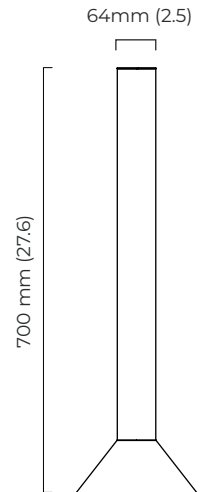

TORRES PENDANT TALL - FLUSH MOUNTED

FINISH

bronze
polished nickel
antique bronze
antique bronze with honed alabaster
bronze with honed alabaster

DIMENSIONS (body of fixture)

Ø 200 x 700 mm (dia x h)

WEIGHT

6kg (13.2lbs)

OVERALL DROP

700 mm

ILLUMINATION

Alabaster Shade

220-240v - 1 x G9 - max 4.5W LED 2700k
110-130V - 1 x G9 - max 4.5W LED 2700k
(no bulb supplied)

Metal Shade

220-240v - 1 x GU10 - max 6.5W LED 2700k
110-130V - 1 x GU10 - max 4.5W LED 2700k
(no bulb supplied)

mounting plate dimensions

*Diagrams are not to scale.

SKU NUMBER	FINISH DESCRIPTION	VOLTAGE
TORCETBZ-240	bronze - GU10	220 - 240V
TORCETPN-240	polished nickel - GU10	220 - 240V
TORCETAB-240	antique bronze - GU10	220 - 240V
TORCETABHA44-240	antique bronze with honed alabaster - G9	220 - 240V
TORCETBZHA44-240	bronze with honed alabaster - G9	220 - 240V
TORCETBZ-110	bronze - GU10	110 - 130V
TORCETPN-110	polished nickel - GU10	110 - 130V
TORCETAB-110	antique bronze - GU10	110 - 130V
TORCETABHA-110	antique bronze with honed alabaster - G9	110 - 130V
TORCETBZHA-110	bronze with honed alabaster - G9	110 - 130V

TORRES PENDANT TALL - FLUSH MOUNTED - DALI-A

FINISH

bronze
polished nickel
antique bronze
antique bronze with honed alabaster
bronze with honed alabaster

DIMENSIONS (body of fixture)

Ø 200 x 700 mm (dia x h)