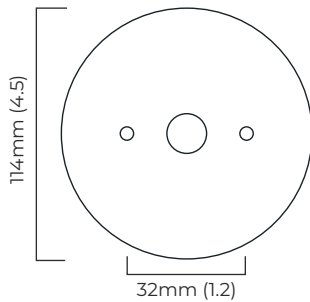

TORRES PENDANT TALL - FLUSH MOUNTED

FINISH

bronze
polished nickel
antique bronze
antique bronze with honed alabaster
bronze with honed alabaster

DIMENSIONS (body of fixture)

Ø 200 x 700 mm (dia x h)

WEIGHT

6kg (13.2lbs)

OVERALL DROP

700 mm

ILLUMINATION

Alabaster Shade

220-240v - 1 x G9 - max 4.5W LED 2700k
110-130V - 1 x G9 - max 4.5W LED 2700k
(no bulb supplied)

Metal Shade

220-240v - 1 x GU10 - max 6.5W LED 2700k
110-130V - 1 x GU10 - max 4.5W LED 2700k
(no bulb supplied)

DIMMING

trailing edge dimmable / phase cut (rotary dimmer) : standard
* DALI option available (220-240v only)

WALL ROSE / PLATE

round ceiling rose - Ø 64 mm (dia)

CERTIFICATION

North America junction box cover