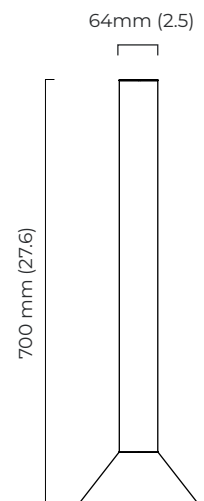

SKU NUMBER	FINISH DESCRIPTION	VOLTAGE
TORCETBZ-DALIA-240	bronze - GU10	220 - 240V
TORCETPN-DALIA-240	polished nickel - GU10	220 - 240V
TORCETAB-DALIA-240	antique bronze - GU10	220 - 240V
TORCETABHA-DALIA-240	antique bronze with honed alabaster - G9	220 - 240V
TORCETBZHA-DALIA-240	bronze with honed alabaster - G9	220 - 240V