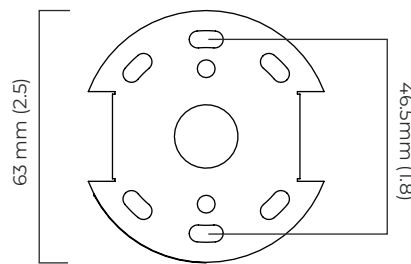

TORRES PENDANT TALL - FLUSH MOUNTED

FINISH

bronze
polished nickel
antique bronze
antique bronze with honed alabaster
bronze with honed alabaster

DIMENSIONS (body of fixture)

Ø 200 x 700 mm (dia x h)

WEIGHT

DIMMING

trailing edge dimmable / phase cut (rotary dimmer) : standard
* DALI option available (220-240v only)

WALL ROSE / PLATE

round ceiling rose - Ø 64 mm (dia)

CERTIFICATION

North America junction box cover

mounting plate dimensions

*Diagrams are not to scale.

SKU NUMBER	FINISH DESCRIPTION	VOLTAGE
TORCETBZ-240	bronze - GU10	220 - 240V
TORCETPN-240	polished nickel - GU10	220 - 240V
TORCETAB-240	antique bronze - GU10	220 - 240V
TORCETABHA44-240	antique bronze with honed alabaster - G9	220 - 240V
TORCETBZHA44-240	bronze with honed alabaster - G9	220 - 240V
TORCETBZ-110	bronze - GU10	110 - 130V
TORCETPN-110	polished nickel - GU10	110 - 130V
TORCETAB-110	antique bronze - GU10	110 - 130V
TORCETABHA-110	antique bronze with honed alabaster - G9	110 - 130V
TORCETBZHA-110	bronze with honed alabaster - G9	110 - 130V

TORRES PENDANT TALL - FLUSH MOUNTED - DALI-A

FINISH

bronze
polished nickel
antique bronze
antique bronze with honed alabaster
bronze with honed alabaster

DIMENSIONS (body of fixture)

Ø 200 x 700 mm (dia x h)